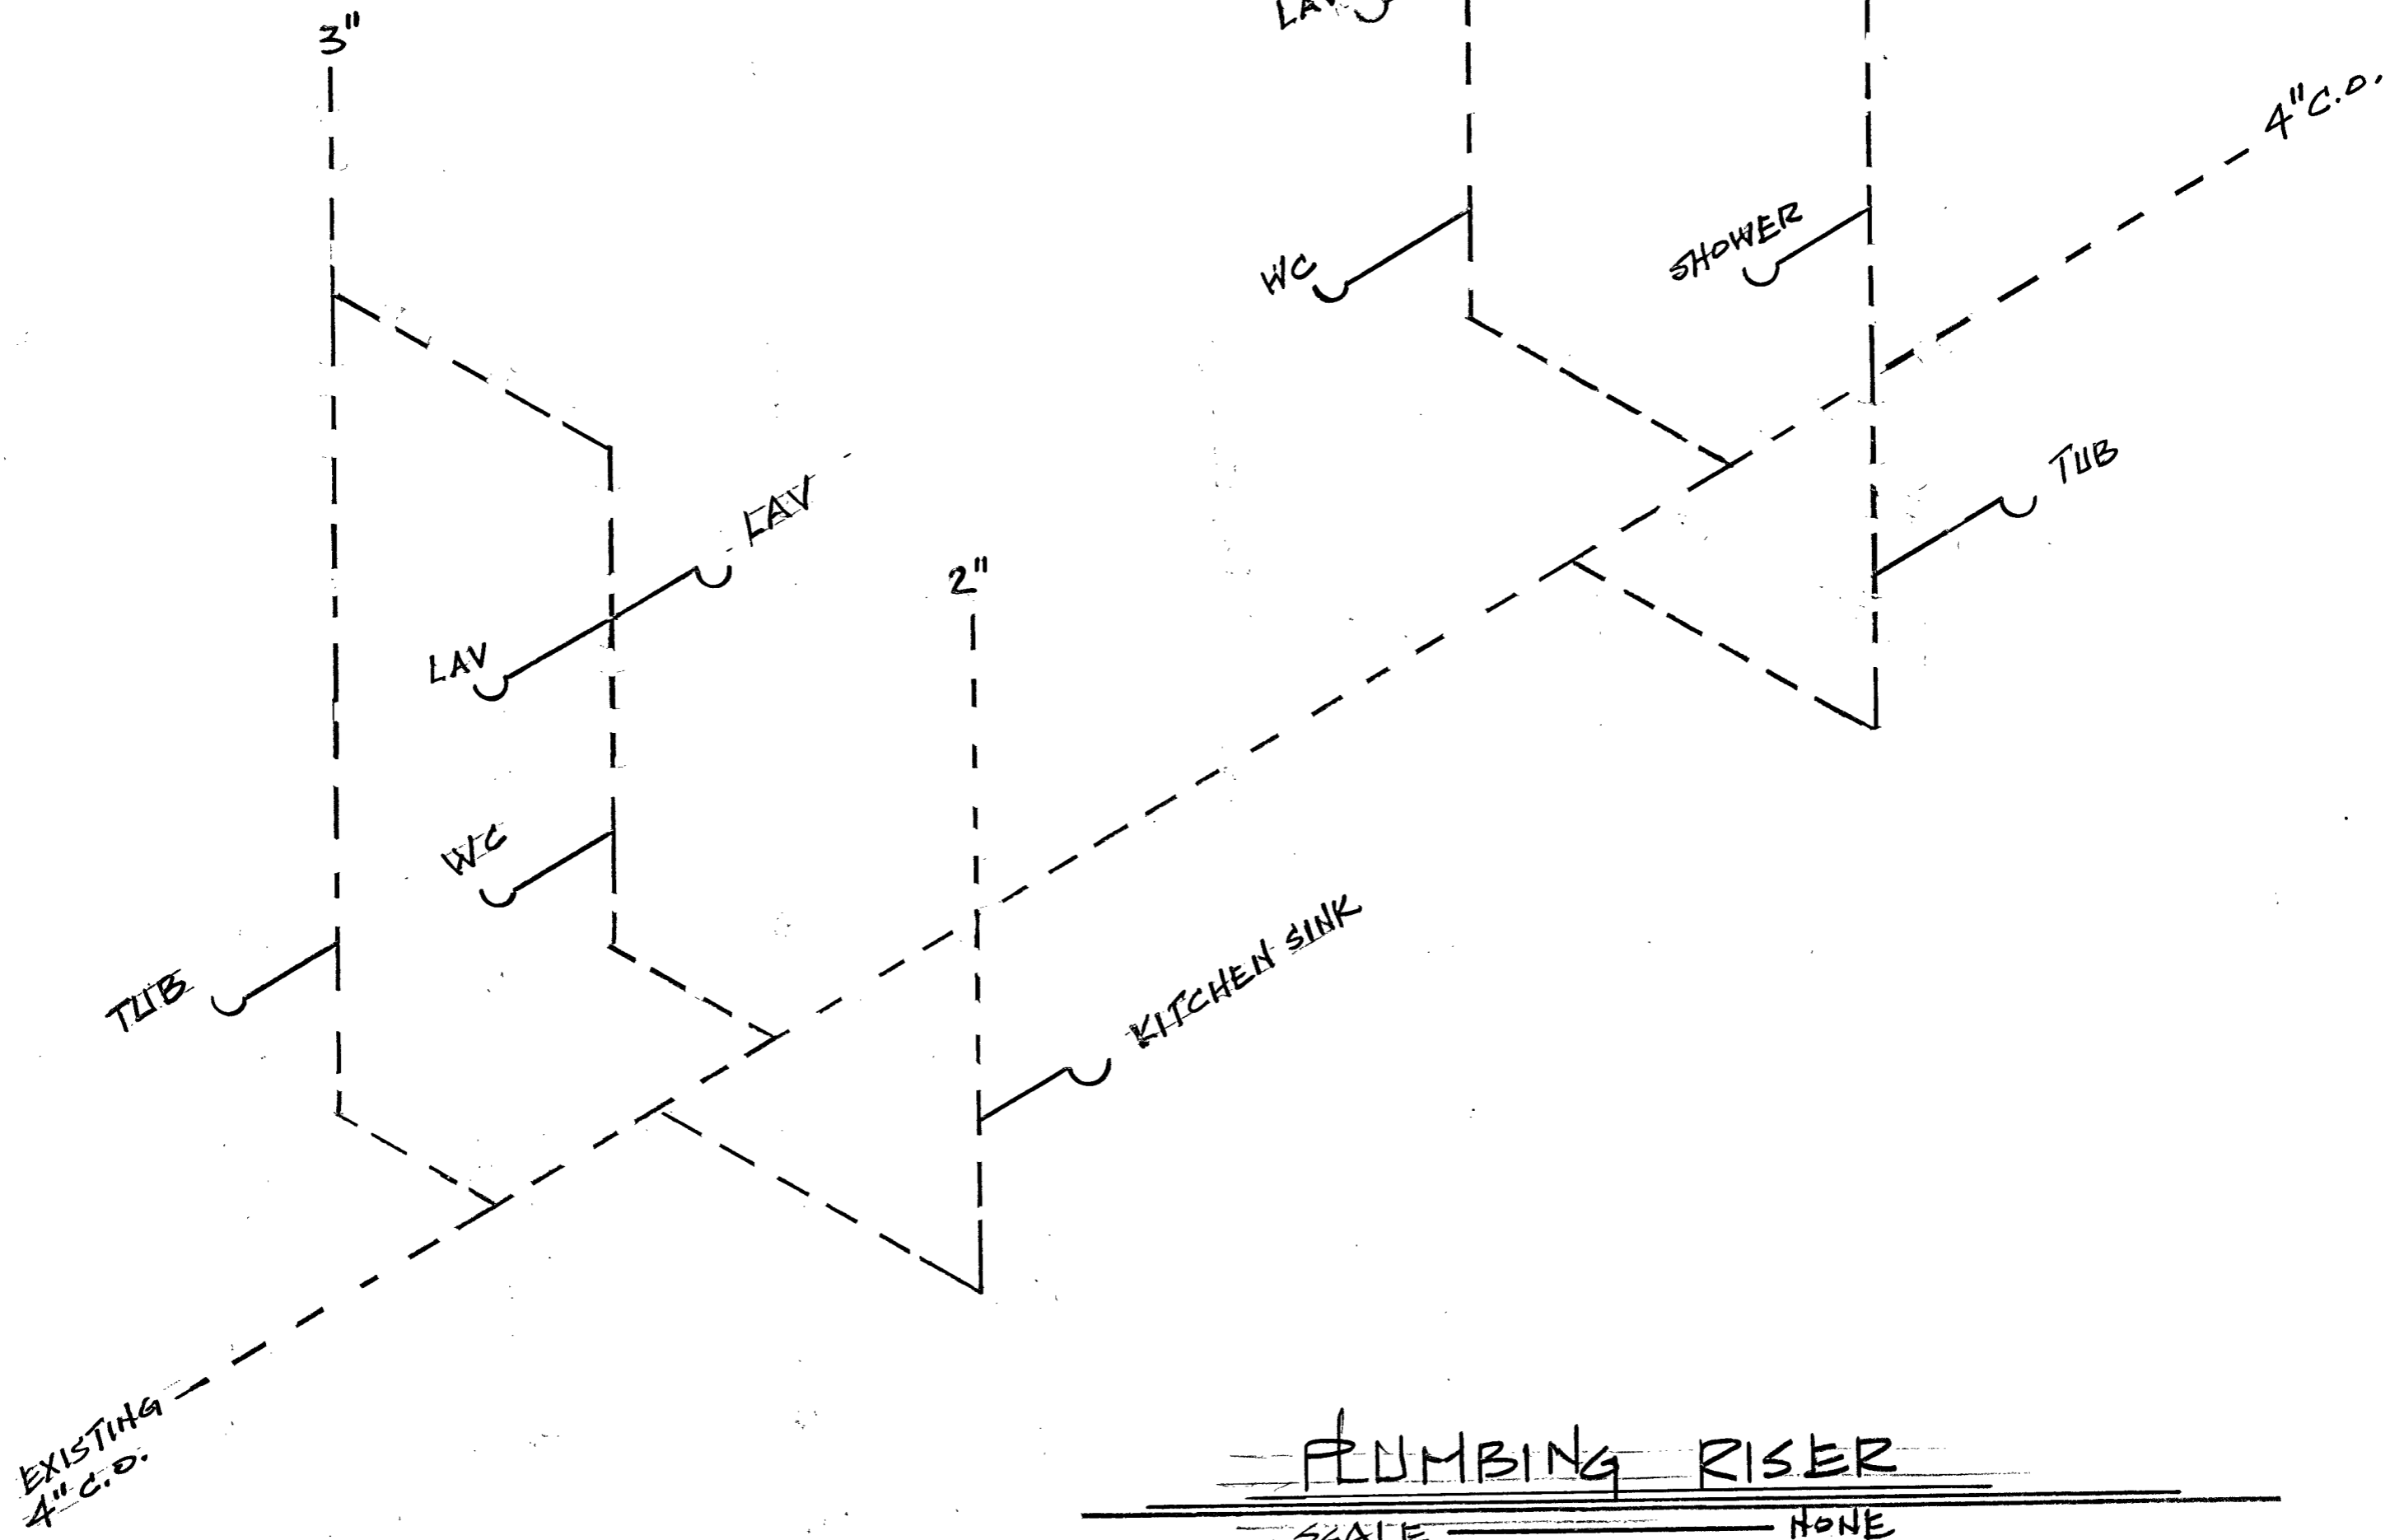

3235 DERBY PLACE
NEW ORLEANS, LA.
PERMIT # 22-29112-RHVN

APPROVED
maevans, 11/30/2022 9:01:56 AM

PLUMBING RISER
SCALE NONE