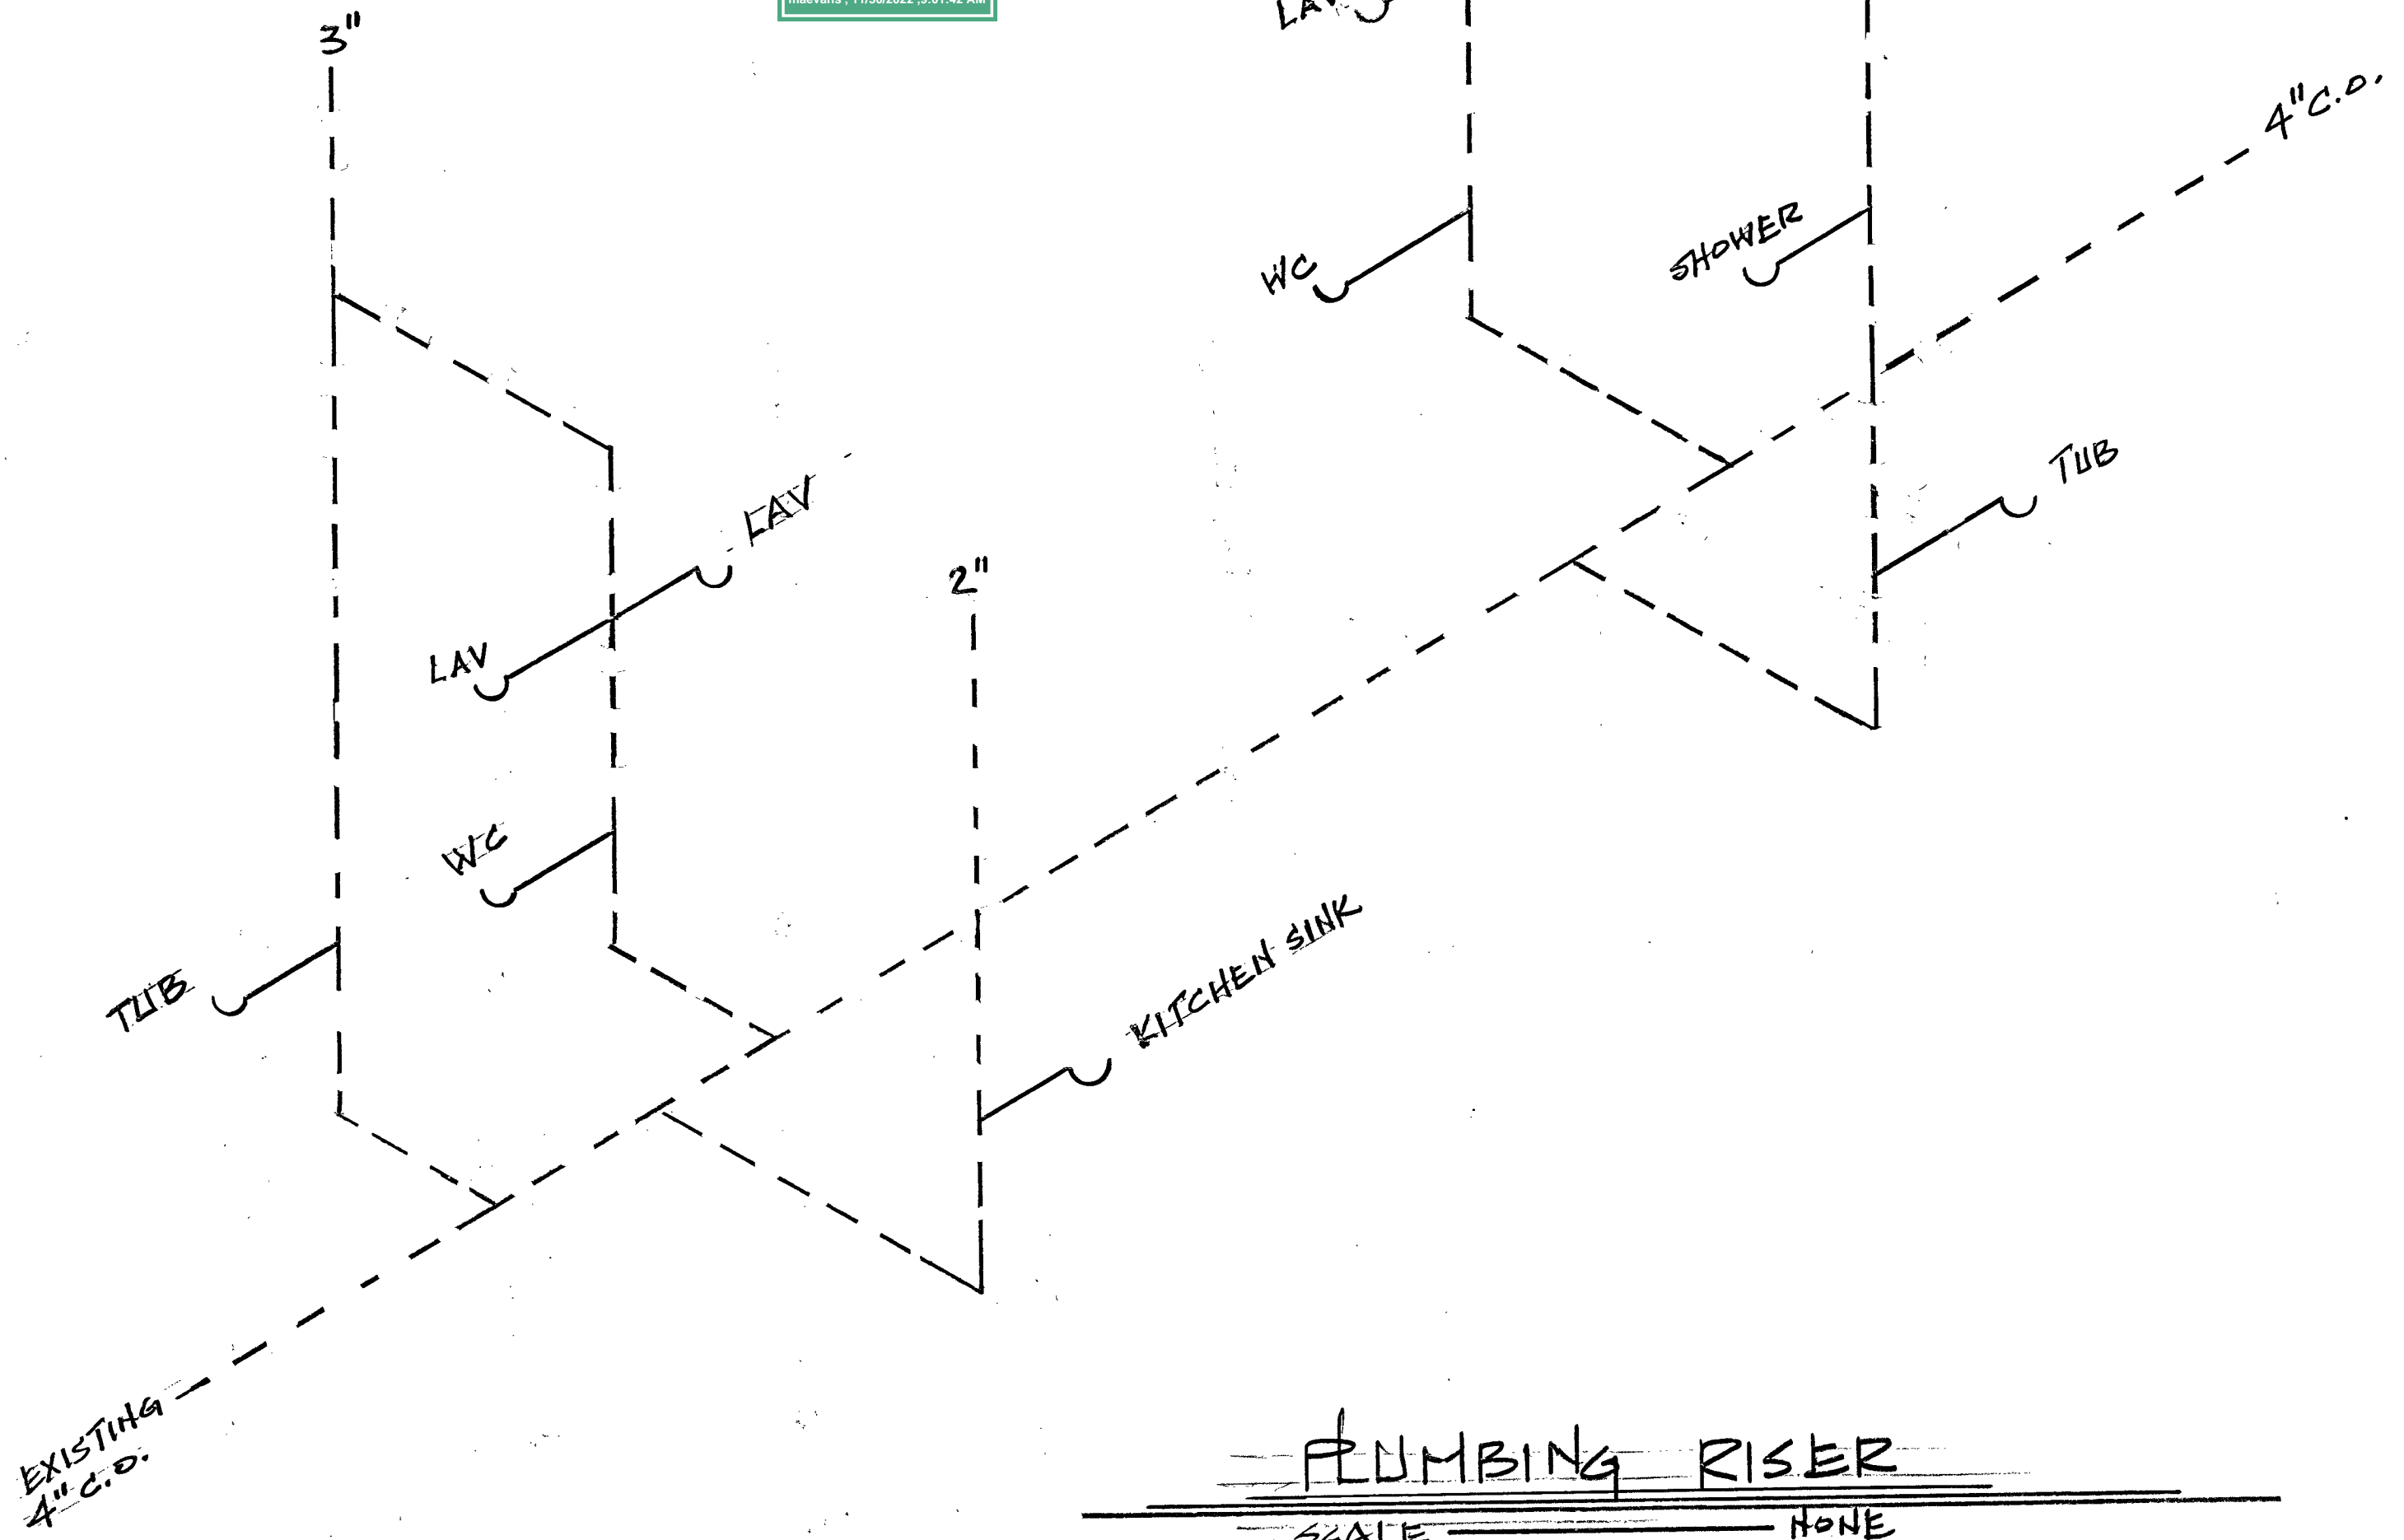

3235 DERBY PLACE
NEW ORLEANS, LA.
PERMIT # 22-29112-RHVN

APPROVED
maevans, 11/30/2022, 9:01:42 AM

PLUMBING RISER
SCALE NONE