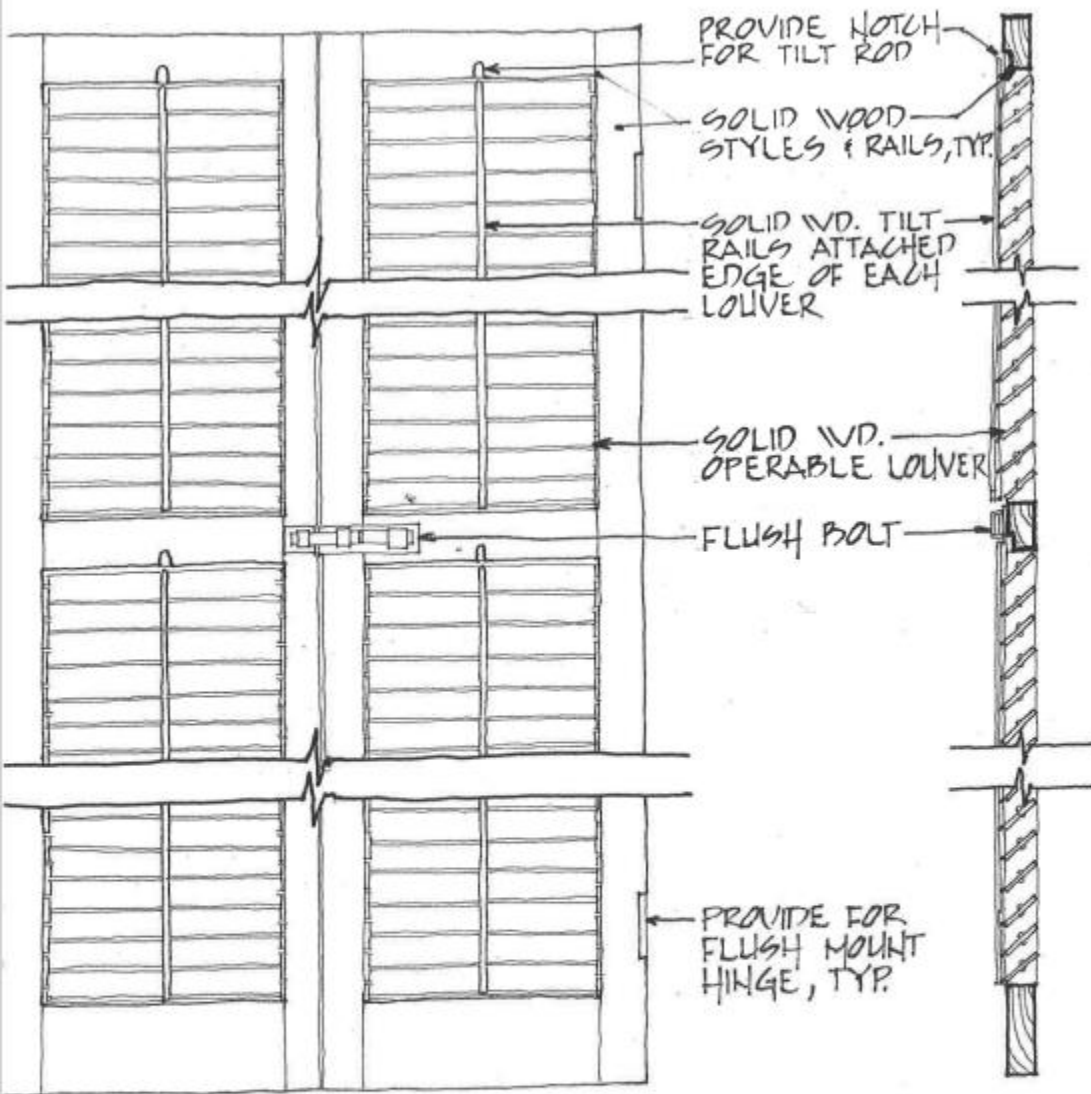

NEW FRENCH DOORS TO BE INSTALLED AT
SERVICE WING TO FIT EXISTING OPENINGS

DOORS MUST FIT EXISTING FRAME

522 First St
New Orleans, LA
70130

MULTILIGHT FRENCH DOORS

LOUVERED SHUTTER DETAIL

WOOD LOUVERED SHUTTER (INTERIOR FACE)

VERTICAL SECT.

1/2" = 1'-0"

DETAIL
3/4" = 1'-0"

PLAN SECTION

HARDWARE APPROVED