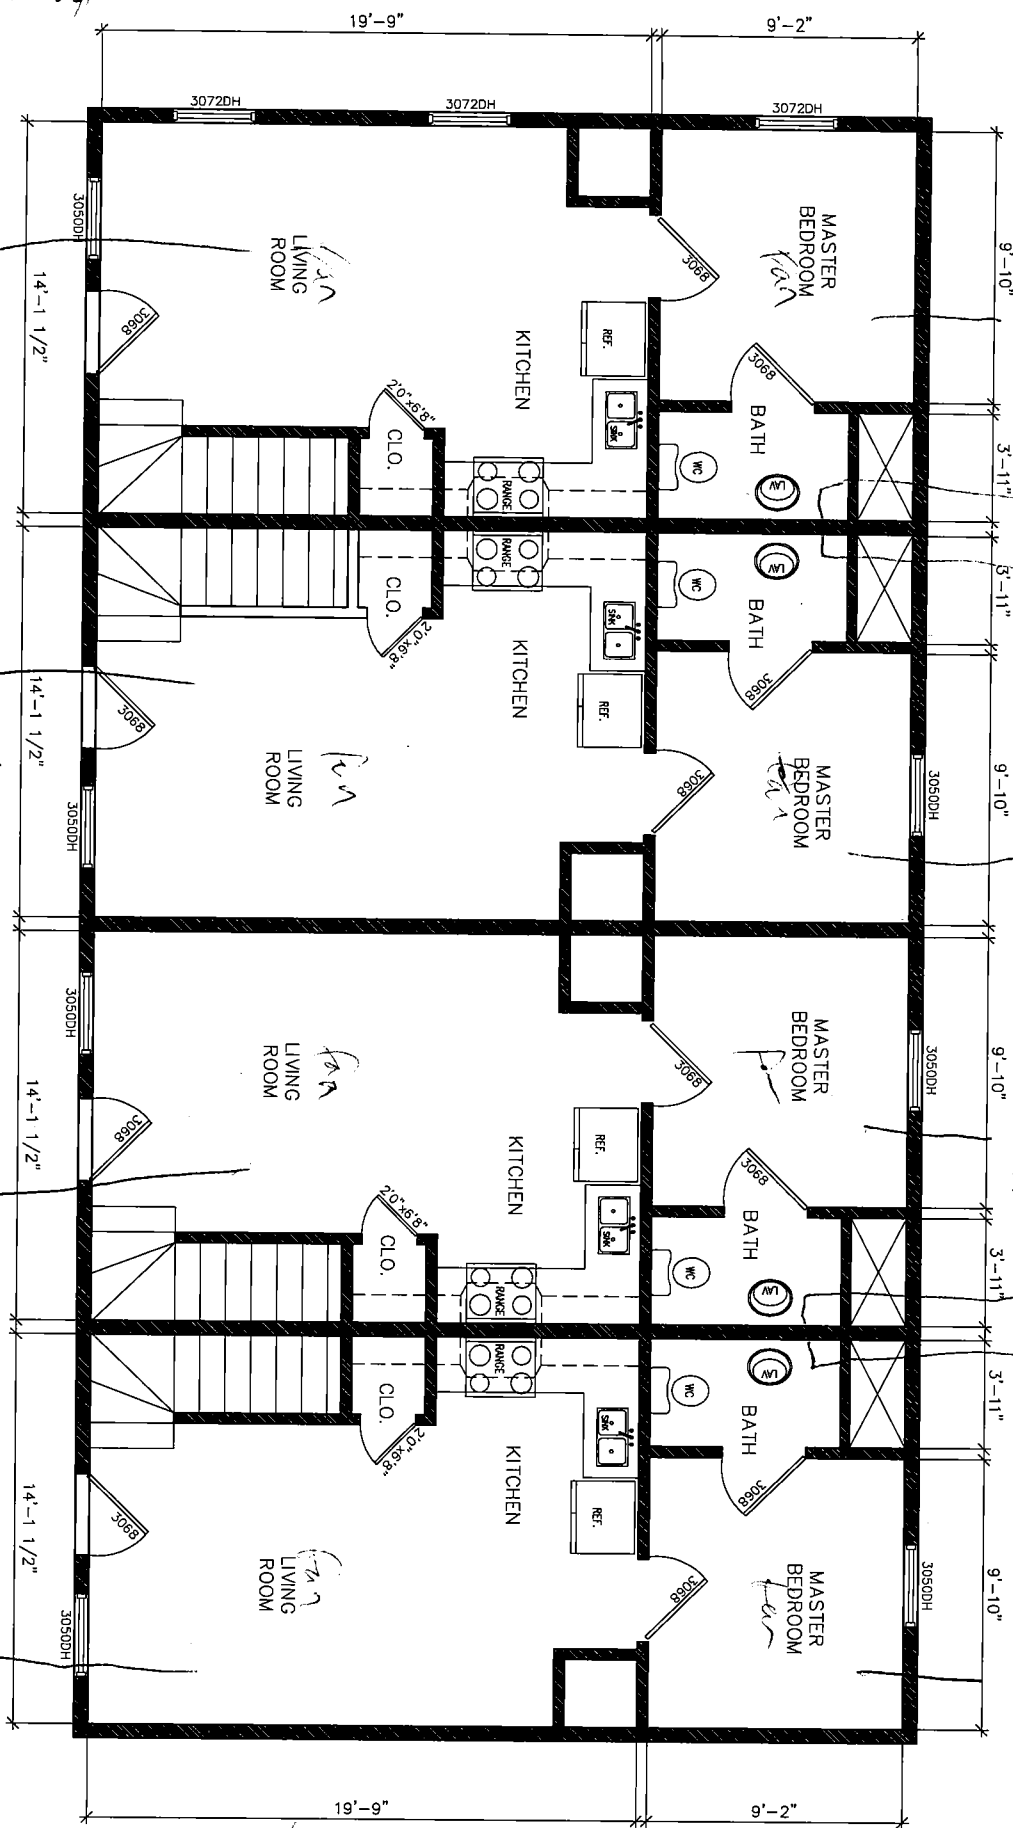

Changing (check on floor wall)

**First Floor Plan**  
Scale: 1/4" = 1'-0"

Vinyl tile

Vinyl tile

Vinyl tile

Vinyl tile

Vinyl tile  
 Changing (check on floor wall)  
 Changing (check on floor wall)  
 Changing (check on floor wall)  
 Changing (check on floor wall)  
 Changing (check on floor wall)

Changing all bathroom fixtures  
 Changing all bathroom not change  
 any pipes.

Changing (check on floor wall)

No structural changes being made

**Second Floor Plan**  
Scale: 1/8"=1'-0"

Painting all walls

Max Flow Rate: N/A

[Shop the Collection](#)

- Cultured marble top with integrated bowl for a seamless, one-piece design
- Pre-drilled for a 4-in centerset faucet for easy installation (faucet sold separately)
- 24.5-in W x 18.6-in D bathroom vanity with top

< Back to Results / Kitchen & Bar Sinks / Kitchen / Kitchen Sinks

Elkay Drop-In 33-in x 22-in Satin Double Equal Bowl 4-Hole Stainless Steel Kitchen Sink All-in-one Kit

Item #873624 Model #LWDB332274KIT