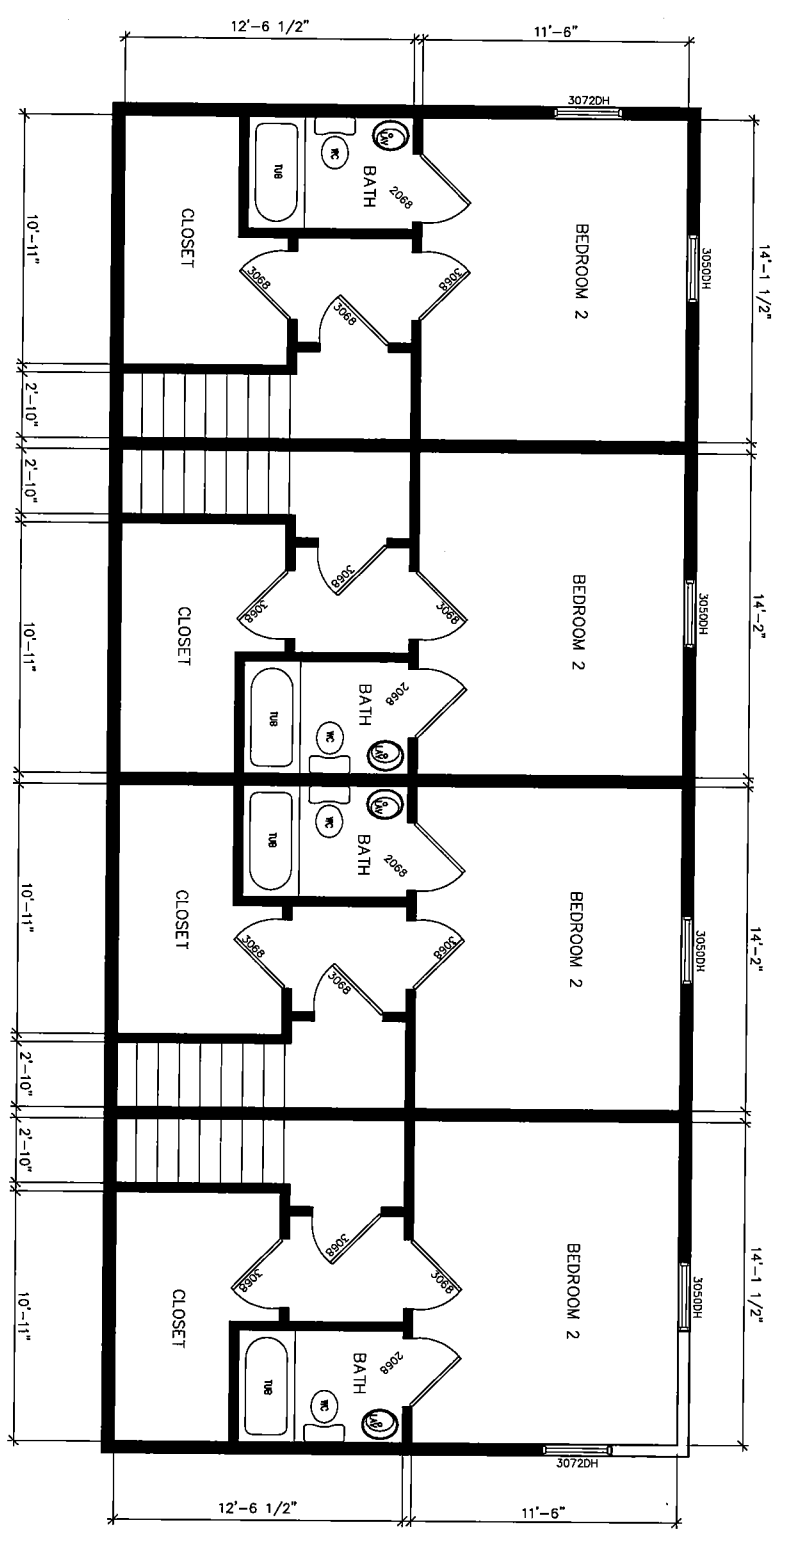

Changing (check on floor wall)

**First Floor Plan**  
Scale: 1/4" = 1'-0"

Vinyl tile

Vinyl tile

Vinyl tile

Vinyl tile

Vinyl tile  
 Changing (check on floor wall)  
 Changing (check on floor wall)  
 Changing (check on floor wall)  
 Changing (check on floor wall)  
 Changing (check on floor wall)

Changing all bathroom fixtures  
 Changing all bathroom not change  
 any pipes.

Changing (check on floor wall)

No structural changes being made

**Second Floor Plan**  
Scale: 1/8"=1'-0"

Painting all walls

Max Flow Rate: N/A

[Shop the Collection](#)

- Cultured marble top with integrated bowl for a seamless, one-piece design
- Pre-drilled for a 4-in centerset faucet for easy installation (faucet sold separately)
- 24.5-in W x 18.6-in D bathroom vanity with top

< Back to Results / Kitchen & Bar Sinks / Kitchen / Kitchen Sinks

Elkay Drop-In 33-in x 22-in Satin Double Equal Bowl 4-Hole Stainless Steel Kitchen Sink All-in-one Kit

Item #873624 Model #LWDB332274KIT