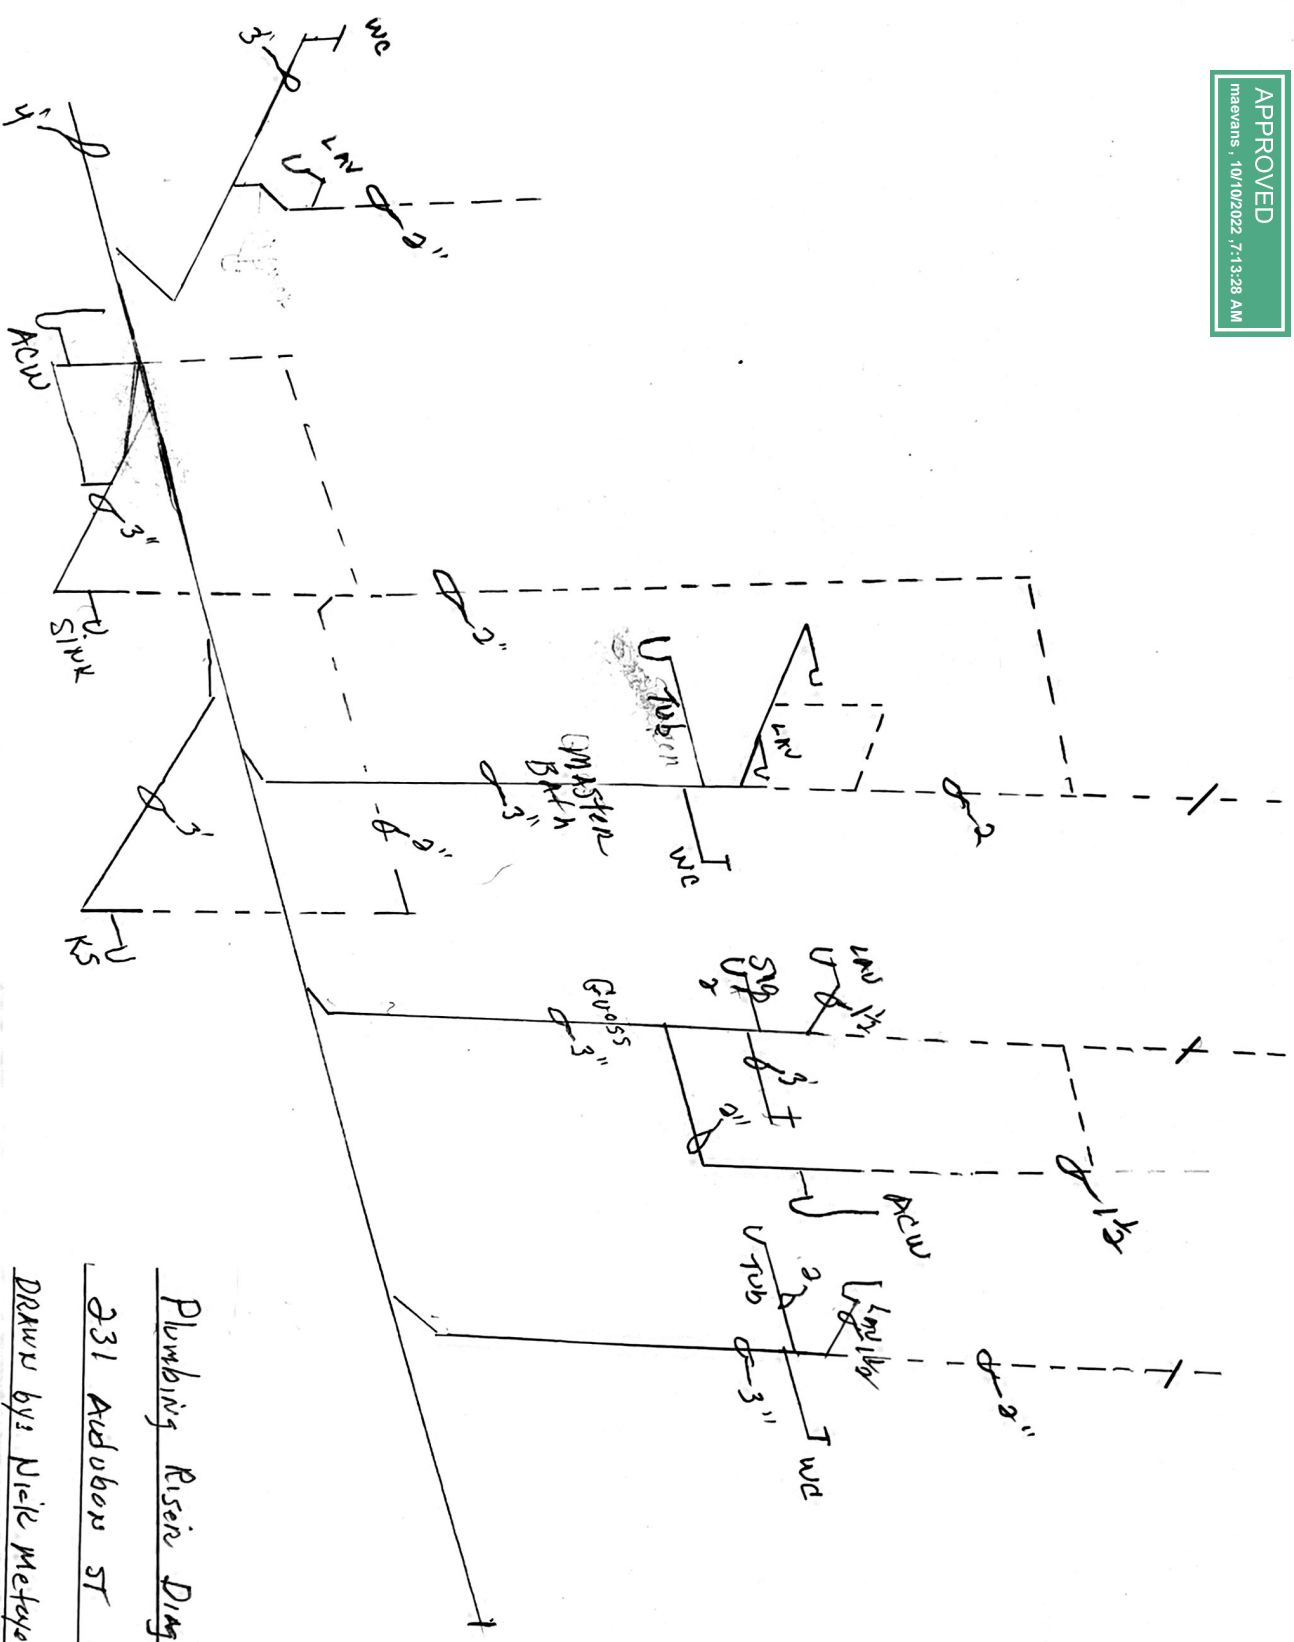

APPROVED  
mreavans , 10/10/2022 7:13:28 AM

Plumbing Riser Diagram

231 Audobon ST NOLA

DRAWN BY: Nick Metzger LMP 430