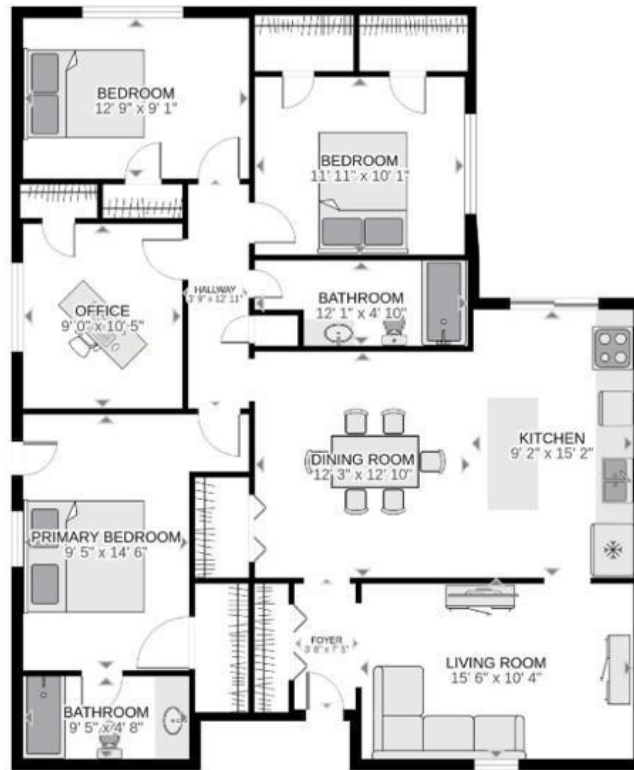

FLOOR PLAN

MAIN FLOOR

MAIN FLOOR

3600 Mansfield Ave
New Orleans, LA

Items to be done:

- ① R+R Roof
- ② R+R flooring - entire house
- ③ Paint interior
- ④ Paint exterior
- ⑤ Replace kitchen Cabinets