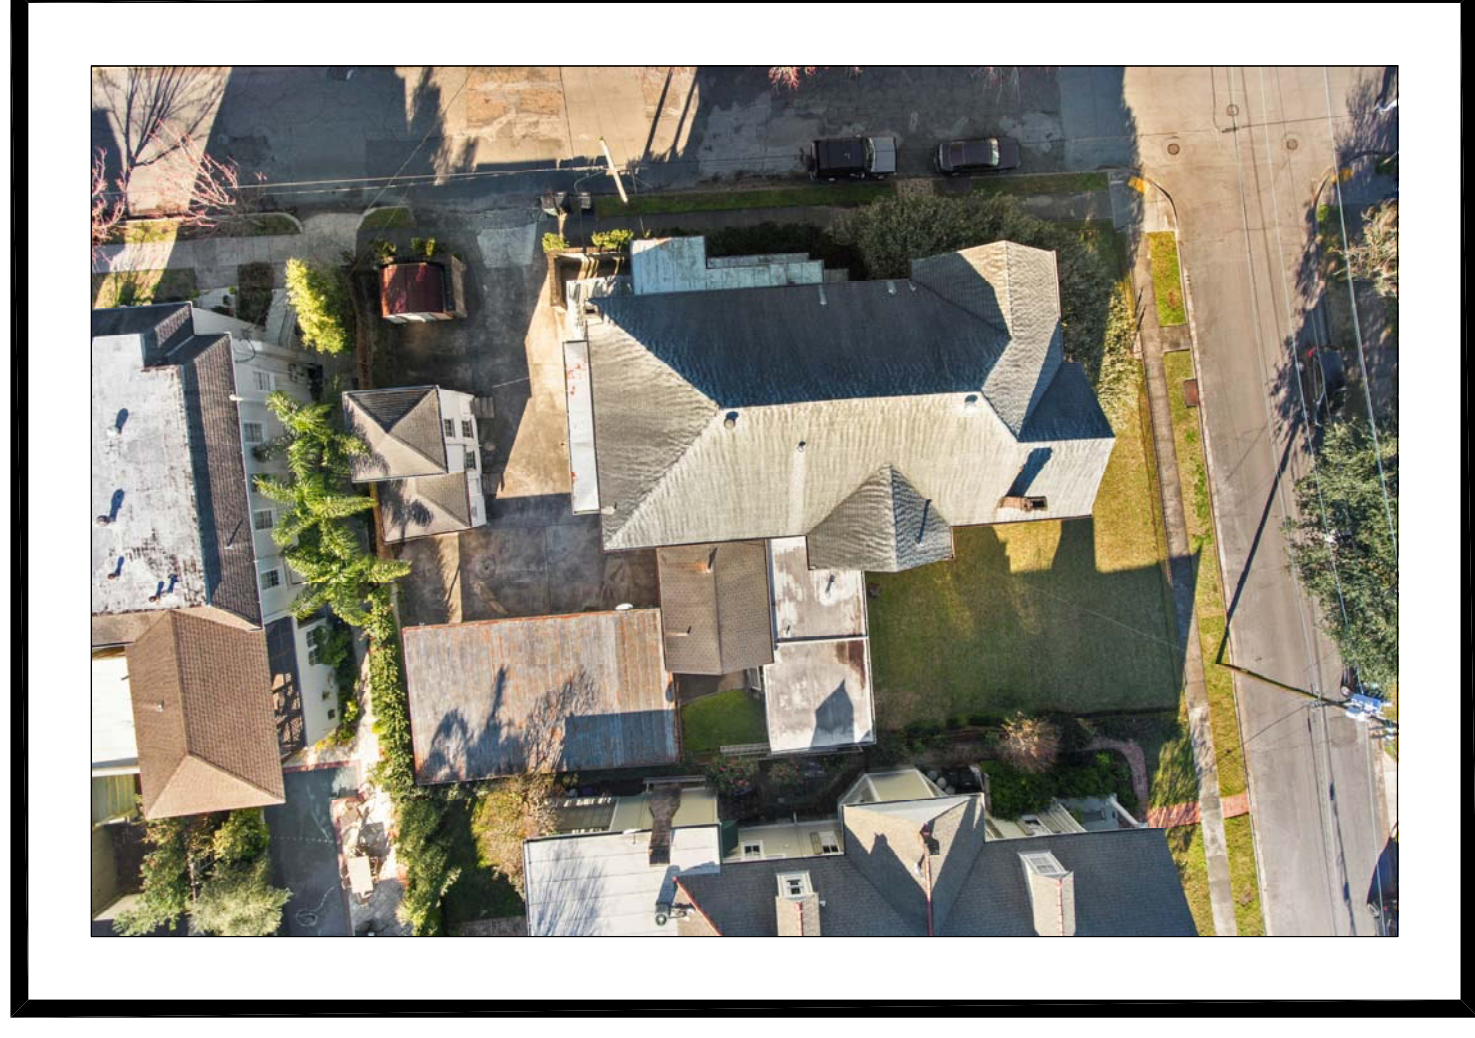

Partial Demolition
to
1230 Webster Street
New Orleans, LA 70118

Site Plan

Sheet #: 2 of 2

Project #:	Revision:
Date: 09-17-2021	Revision:
Scale:	Revision:
Drawn By:	Revision:
Checked By:	Revision:
Revision:	Revision:
Revision:	Revision:

A-1.00.1

2 Aerial Photo

A-100 | A-100

SCALE: N.T.S.

1 Site Plan - Proposed

A-100 | A-100

SCALE: 1/8" = 1'-0"

2 Survey