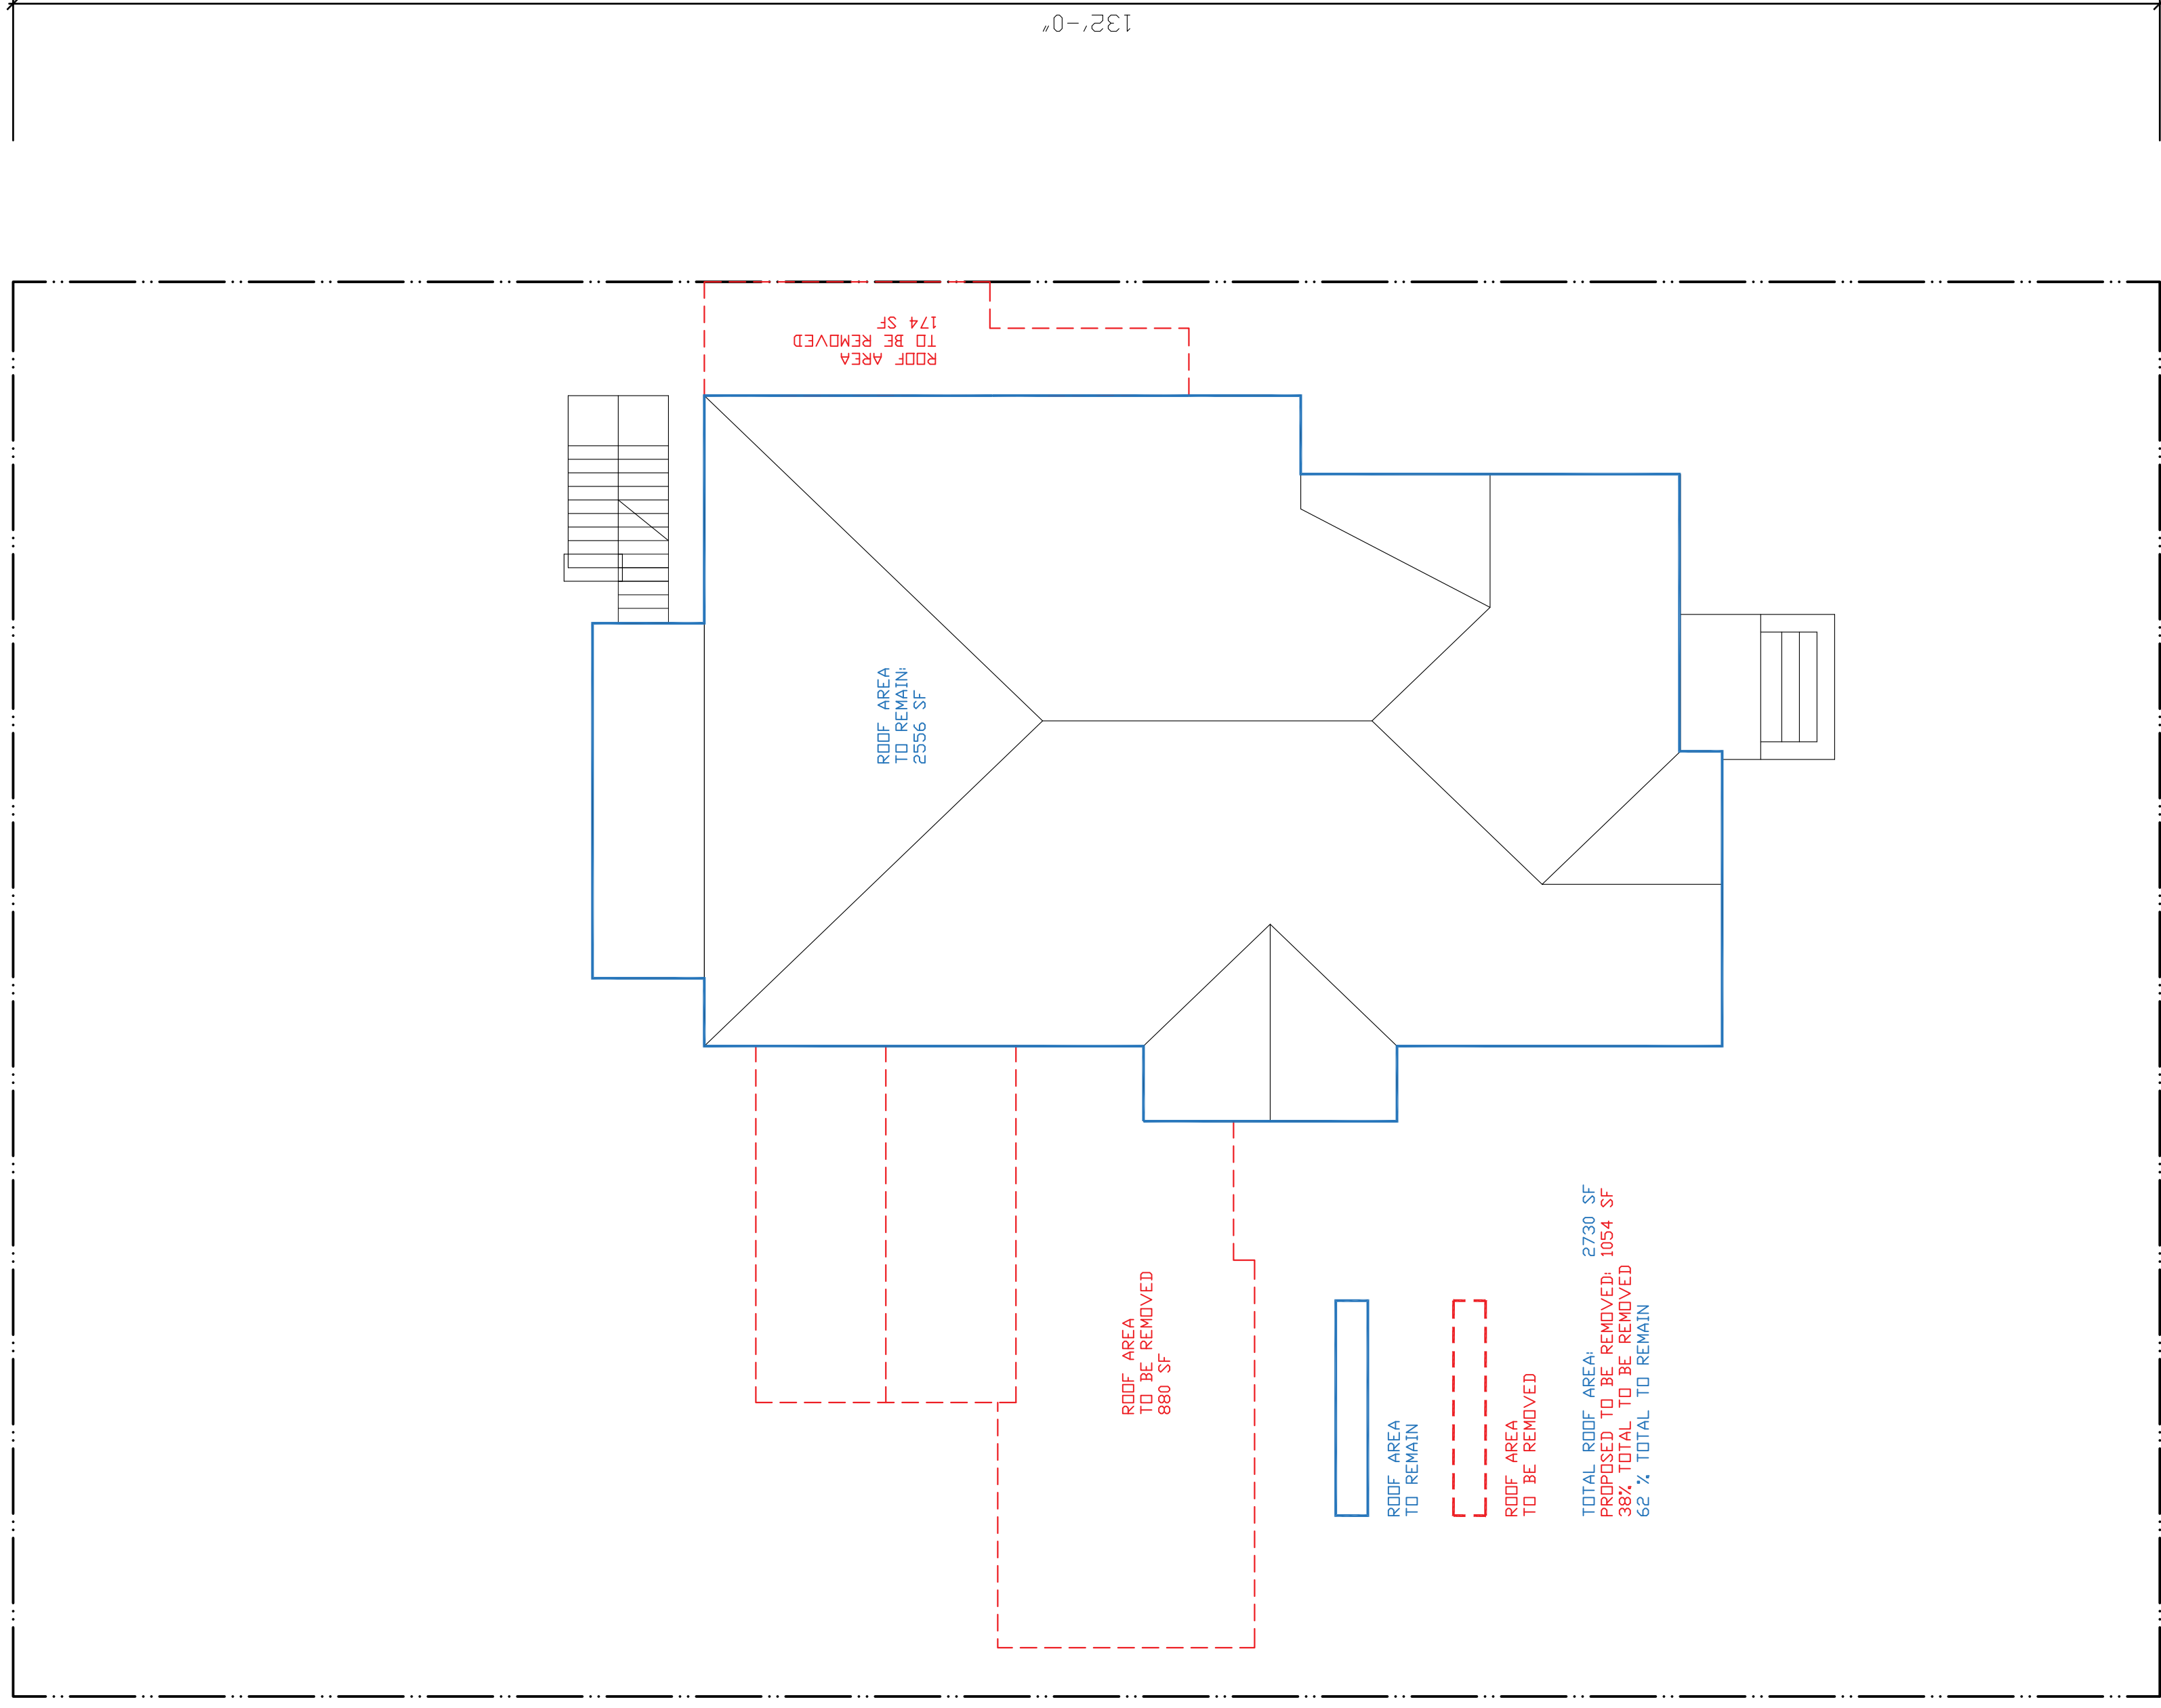

Partial Demolition
to
1230 Webster Street
New Orleans, LA 70118

Site Plan

Sheet #: 2 of 2

Project #:	Revision:
Date: 09-17-2021	Revision:
Scale:	Revision:
Drawn By:	Revision:
Checked By:	Revision:
Revision:	Revision:
Revision:	Revision:

A-1.00.1

2 Aerial Photo

A-100 | A-100

SCALE: N.T.S.

1 Site Plan - Proposed

A-100 | A-100

SCALE: 1/8" = 1'-0"

2 Survey

A-100 | A-100

SCALE: N.T.S.