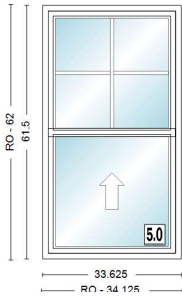

Item Qty Operation Location
500 1 Fixed/Active BEDROOM

RO Size = 33 7/8" x 62" Unit Size = 33 3/8" x 61 1/2"

100SHS 2' 9 3/8"X5' 1 1/2", Unit, 100 Series Single-Hung-Insert, Equal Sash, No Flange w/Exterior Accessory Kerf (Insert), White Exterior Frame, White Exterior Sash/Panel, w/White Interior Frame, w/White Interior Sash/Panel, Fixed/Active, Dual Pane Low-E SmartSun Standard Argon Fill Full Divided Light (FDL) Division, 2 Wide, 2 High, Specified Equal Light Pattern, White, w/White, 3/4" Grille Bar, Stainless Glass / Grille Spacer, Auto Lock, Andersen 100 Series, 1 Sash Locks White, White, Half Screen, Fiberglass

Exterior Sill Extender: 100SHS 33.375 x 61.5 White

Head Expander: 100SHS 33.375 x 61.5 White

Unit #	U-Factor	SHGC	ENERGY STAR	Clear Opening/Unit #	Width	Height	Area (Sq. Ft)	Comments:
A1	0.31	0.19	NO	A1	29.8750	27.0390	5.60970	

<u>Item</u>	<u>Qty</u>	<u>Operation</u>	<u>Location</u>
600	1	Fixed/Active	BEDROOM

RO Size = 34" x 62"

Unit Size = 33 1/2" x 61 1/2"

100SHS 2' 9 1/2"X5' 1 1/2", Unit, 100 Series Single-Hung-Insert, Equal Sash, No Flange w/Exterior Accessory Kerf (Insert), White Exterior Frame, White Exterior Sash/Panel, w/White Interior Frame, w/White Interior Sash/Panel, Fixed/Active, Dual Pane Low-E SmartSun Standard Argon Fill Full Divided Light (FDL) Division, 2 Wide, 2 High, Specified Equal Light Pattern, White, w/White, 3/4" Grille Bar, Stainless Glass / Grille Spacer, Auto Lock, Andersen 100 Series, 1 Sash Locks White, White, Half Screen, Fiberglass

Exterior Sill Extender: 100SHS 33.5 x 61.5 White

Head Expander: 100SHS 33.5 x 61.5 White

Unit #	U-Factor	SHGC	ENERGY STAR Clear Opening/Unit #	Width	Height	Area (Sq. Ft)	Comments:
A1	0.31	0.19	NO	A1	30.0000	27.0390	5.63310