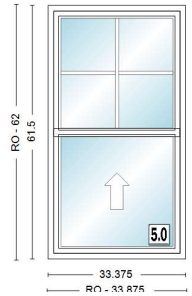

ORDER NOTES: **DELIVERY NOTES:**

<u>Item</u>	<u>Qty</u>	<u>Operation</u>	<u>Location</u>
100	1	Fixed/Active	BEDROOM

RO Size = 34 1/4" x 62"

Unit Size = 33 3/4" x 61 1/2"

100SHS 2' 9 3/4"X5' 1 1/2", Unit, 100 Series Single-Hung-Insert, Equal Sash, No Flange w/Exterior Accessory Kerf (Insert), White Exterior Frame, White Exterior Sash/Panel, w/White Interior Frame, w/White Interior Sash/Panel, Fixed/Active, Dual Pane Low-E SmartSun Standard Argon Fill Full Divided Light (FDL) Division, 2 Wide, 2 High, Specified Equal Light Pattern, White, w/White, 3/4" Grille Bar, Stainless Glass / Grille Spacer, Auto Lock, Andersen 100 Series, 1 Sash Locks White, White, Half Screen, Fiberglass

Exterior Sill Extender: 100SHS 33.75 x 61.5 White

Head Expander: 100SHS 33.75 x 61.5 White

Unit #	U-Factor	SHGC	ENERGY STAR Clear Opening/Unit #	Width	Height	Area (Sq. Ft)	Comments:
A1	0.31	0.19	NO	A1	30.2500	27.0390	5.68010

Item Qty Operation Location
400 1 Fixed/Active BEDROOM

RO Size = 24 1/4" x 42" Unit Size = 23 3/4" x 41 1/2"

100SHS 1' 11 3/4"X3' 5 1/2", Unit, 100 Series Single-Hung-Insert, Equal Sash, No Flange w/Exterior Accessory Kerf (Insert), White Exterior Frame, White Exterior Sash/Panel, w/White Interior Frame, w/White Interior Sash/Panel, Fixed/Active, Dual Pane Low-E SmartSun Standard Argon Fill Full Divided Light (FDL) Division, 2 Wide, 2 High, Specified Equal Light Pattern, White, w/White, 3/4" Grille Bar, Stainless Glass / Grille Spacer, Auto Lock, Andersen 100 Series, 1 Sash Locks White, White, Half Screen, Fiberglass

Exterior Sill Extender: 100SHS 23.75 x 41.5 White

Head Expander: 100SHS 23.75 x 41.5 White

Unit #	U-Factor	SHGC	ENERGY STAR	Clear Opening/Unit #	Width	Height	Area (Sq. Ft)	Comments:
A1	0.31	0.19	NO	A1	20.2500	17.0390	2.39610	