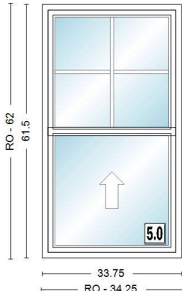

Exterior Sill Extender: 100SHS 33.5 x 61.5 White

Head Expander: 100SHS 33.5 x 61.5 White

Unit #	U-Factor	SHGC	ENERGY STAR Clear Opening/Unit #	Width	Height	Area (Sq. Ft)	Comments:
A1	0.31	0.19	NO	A1	30.0000	27.0390	5.63310

<u>Item</u>	<u>Qty</u>	<u>Operation</u>	<u>Location</u>
700	1	Fixed/Active	BEDROOM

RO Size = 34 1/8" x 62"

Unit Size = 33 5/8" x 61 1/2"

100SHS 2' 9 5/8"X5' 1 1/2", Unit, 100 Series Single-Hung-Insert, Equal Sash, No Flange w/Exterior Accessory Kerf (Insert), White Exterior Frame, White Exterior Sash/Panel, w/White Interior Frame, w/White Interior Sash/Panel, Fixed/Active, Dual Pane Low-E SmartSun Standard Argon Fill Full Divided Light (FDL) Division, 2 Wide, 2 High, Specified Equal Light Pattern, White, w/White, 3/4" Grille Bar, Stainless Glass / Grille Spacer, Auto Lock, Andersen 100 Series, 1 Sash Locks White, White, Half Screen, Fiberglass

Exterior Sill Extender: 100SHS 33.625 x 61.5 White

Head Expander: 100SHS 33.625 x 61.5 White

Unit #	U-Factor	SHGC	ENERGY STAR Clear Opening/Unit #	Width	Height	Area (Sq. Ft)	Comments:
A1	0.31	0.19	NO	A1	30.1250	27.0390	5.65660