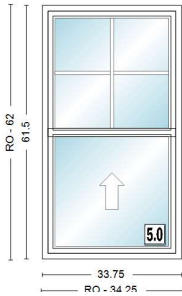

Item Qty Operation Location
900 1 Fixed/Active BEDROOM

RO Size = 34 1/4" x 62" Unit Size = 33 3/4" x 61 1/2"

100SHS 2' 9 3/4"X5' 1 1/2", Unit, 100 Series Single-Hung-Insert, Equal Sash, No Flange w/Exterior Accessory Kerf (Insert), White Exterior Frame, White Exterior Sash/Panel, w/White Interior Frame, w/White Interior Sash/Panel, Fixed/Active, Dual Pane Low-E SmartSun Standard Argon Fill Full Divided Light (FDL) Division, 2 Wide, 2 High, Specified Equal Light Pattern, White, w/White, 3/4" Grille Bar, Stainless Glass / Grille Spacer, Auto Lock, Andersen 100 Series, 1 Sash Locks White, White, Half Screen, Fiberglass

Exterior Sill Extender: 100SHS 33.75 x 61.5 White
Head Expander: 100SHS 33.75 x 61.5 White

Unit #	U-Factor	SHGC	ENERGY STAR	Clear Opening/Unit #	Width	Height	Area (Sq. Ft)	Comments:
A1	0.31	0.19	NO	A1	30.2500	27.0390	5.68010