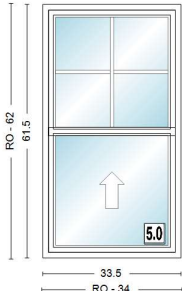

ORDER NOTES: **DELIVERY NOTES:**

<u>Item</u>	<u>Qty</u>	<u>Operation</u>	<u>Location</u>
100	1	Fixed/Active	BEDROOM

RO Size = 34 1/4" x 62"

Unit Size = 33 3/4" x 61 1/2"

100SHS 2' 9 3/4"X5' 1 1/2", Unit, 100 Series Single-Hung-Insert, Equal Sash, No Flange w/Exterior Accessory Kerf (Insert), White Exterior Frame, White Exterior Sash/Panel, w/White Interior Frame, w/White Interior Sash/Panel, Fixed/Active, Dual Pane Low-E SmartSun Standard Argon Fill Full Divided Light (FDL) Division, 2 Wide, 2 High, Specified Equal Light Pattern, White, w/White, 3/4" Grille Bar, Stainless Glass / Grille Spacer, Auto Lock, Andersen 100 Series, 1 Sash Locks White, White, Half Screen, Fiberglass

Exterior Sill Extender: 100SHS 23.75 x 41.5 White

Head Expander: 100SHS 23.75 x 41.5 White

Unit #	U-Factor	SHGC	ENERGY STAR	Clear Opening/Unit #	Width	Height	Area (Sq. Ft)	Comments:
A1	0.31	0.19	NO	A1	20.2500	17.0390	2.39610	

Item Qty Operation Location
500 1 Fixed/Active BEDROOM

RO Size = 33 7/8" x 62" Unit Size = 33 3/8" x 61 1/2"

100SHS 2' 9 3/8"X5' 1 1/2", Unit, 100 Series Single-Hung-Insert, Equal Sash, No Flange w/Exterior Accessory Kerf (Insert), White Exterior Frame, White Exterior Sash/Panel, w/White Interior Frame, w/White Interior Sash/Panel, Fixed/Active, Dual Pane Low-E SmartSun Standard Argon Fill Full Divided Light (FDL) Division, 2 Wide, 2 High, Specified Equal Light Pattern, White, w/White, 3/4" Grille Bar, Stainless Glass / Grille Spacer, Auto Lock, Andersen 100 Series, 1 Sash Locks White, White, Half Screen, Fiberglass

Exterior Sill Extender: 100SHS 33.375 x 61.5 White

Head Expander: 100SHS 33.375 x 61.5 White

Unit #	U-Factor	SHGC	ENERGY STAR	Clear Opening/Unit #	Width	Height	Area (Sq. Ft)	Comments:
A1	0.31	0.19	NO	A1	29.8750	27.0390	5.60970	