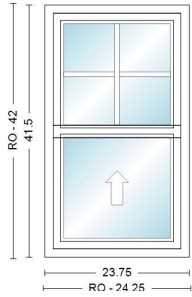

ORDER NOTES: **DELIVERY NOTES:**

<u>Item</u>	<u>Qty</u>	<u>Operation</u>	<u>Location</u>
100	1	Fixed/Active	BEDROOM

RO Size = 34 1/4" x 62"

Unit Size = 33 3/4" x 61 1/2"

100SHS 2' 9 3/4"X5' 1 1/2", Unit, 100 Series Single-Hung-Insert, Equal Sash, No Flange w/Exterior Accessory Kerf (Insert), White Exterior Frame, White Exterior Sash/Panel, w/White Interior Frame, w/White Interior Sash/Panel, Fixed/Active, Dual Pane Low-E SmartSun Standard Argon Fill Full Divided Light (FDL) Division, 2 Wide, 2 High, Specified Equal Light Pattern, White, w/White, 3/4" Grille Bar, Stainless Glass / Grille Spacer, Auto Lock, Andersen 100 Series, 1 Sash Locks White, White, Half Screen, Fiberglass

Exterior Sill Extender: 100SHS 33.75 x 61.5 White

Head Expander: 100SHS 33.75 x 61.5 White

Unit #	U-Factor	SHGC	ENERGY STAR Clear Opening/Unit #	Width	Height	Area (Sq. Ft)	Comments:
A1	0.31	0.19	NO	A1	30.2500	27.0390	5.68010

Item Qty Operation Location
400 1 Fixed/Active BEDROOM

RO Size = 24 1/4" x 42" Unit Size = 23 3/4" x 41 1/2"

100SHS 1' 11 3/4"X3' 5 1/2", Unit, 100 Series Single-Hung-Insert, Equal Sash, No Flange w/Exterior Accessory Kerf (Insert), White Exterior Frame, White Exterior Sash/Panel, w/White Interior Frame, w/White Interior Sash/Panel, Fixed/Active, Dual Pane Low-E SmartSun Standard Argon Fill Full Divided Light (FDL) Division, 2 Wide, 2 High, Specified Equal Light Pattern, White, w/White, 3/4" Grille Bar, Stainless Glass / Grille Spacer, Auto Lock, Andersen 100 Series, 1 Sash Locks White, White, Half Screen, Fiberglass