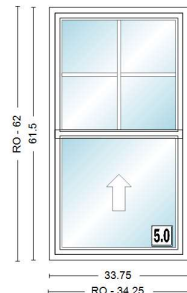

ORDER NOTES: **DELIVERY NOTES:**

<u>Item</u>	<u>Qty</u>	<u>Operation</u>	<u>Location</u>
100	1	Fixed/Active	BEDROOM

RO Size = 34 1/4" x 62"

Unit Size = 33 3/4" x 61 1/2"

100SHS 2' 9 3/4"X5' 1 1/2", Unit, 100 Series Single-Hung-Insert, Equal Sash, No Flange w/Exterior Accessory Kerf (Insert), White Exterior Frame, White Exterior Sash/Panel, w/White Interior Frame, w/White Interior Sash/Panel, Fixed/Active, Dual Pane Low-E SmartSun Standard Argon Fill Full Divided Light (FDL) Division, 2 Wide, 2 High, Specified Equal Light Pattern, White, w/White, 3/4" Grille Bar, Stainless Glass / Grille Spacer, Auto Lock, Andersen 100 Series, 1 Sash Locks White, White, Half Screen, Fiberglass

Exterior Sill Extender: 100SHS 33.75 x 61.5 White

Head Expander: 100SHS 33.75 x 61.5 White

Unit #	U-Factor	SHGC	ENERGY STAR Clear Opening/Unit #	Width	Height	Area (Sq. Ft)	Comments:
A1	0.31	0.19	NO	A1	30.2500	27.0390	5.68010

Item Qty Operation Location
400 1 Fixed/Active BEDROOM

RO Size = 24 1/4" x 42" Unit Size = 23 3/4" x 41 1/2"

100SHS 1' 11 3/4"X3' 5 1/2", Unit, 100 Series Single-Hung-Insert, Equal Sash, No Flange w/Exterior Accessory Kerf (Insert), White Exterior Frame, White Exterior Sash/Panel, w/White Interior Frame, w/White Interior Sash/Panel, Fixed/Active, Dual Pane Low-E SmartSun Standard Argon Fill Full Divided Light (FDL) Division, 2 Wide, 2 High, Specified Equal Light Pattern, White, w/White, 3/4" Grille Bar, Stainless Glass / Grille Spacer, Auto Lock, Andersen 100 Series, 1 Sash Locks White, White, Half Screen, Fiberglass