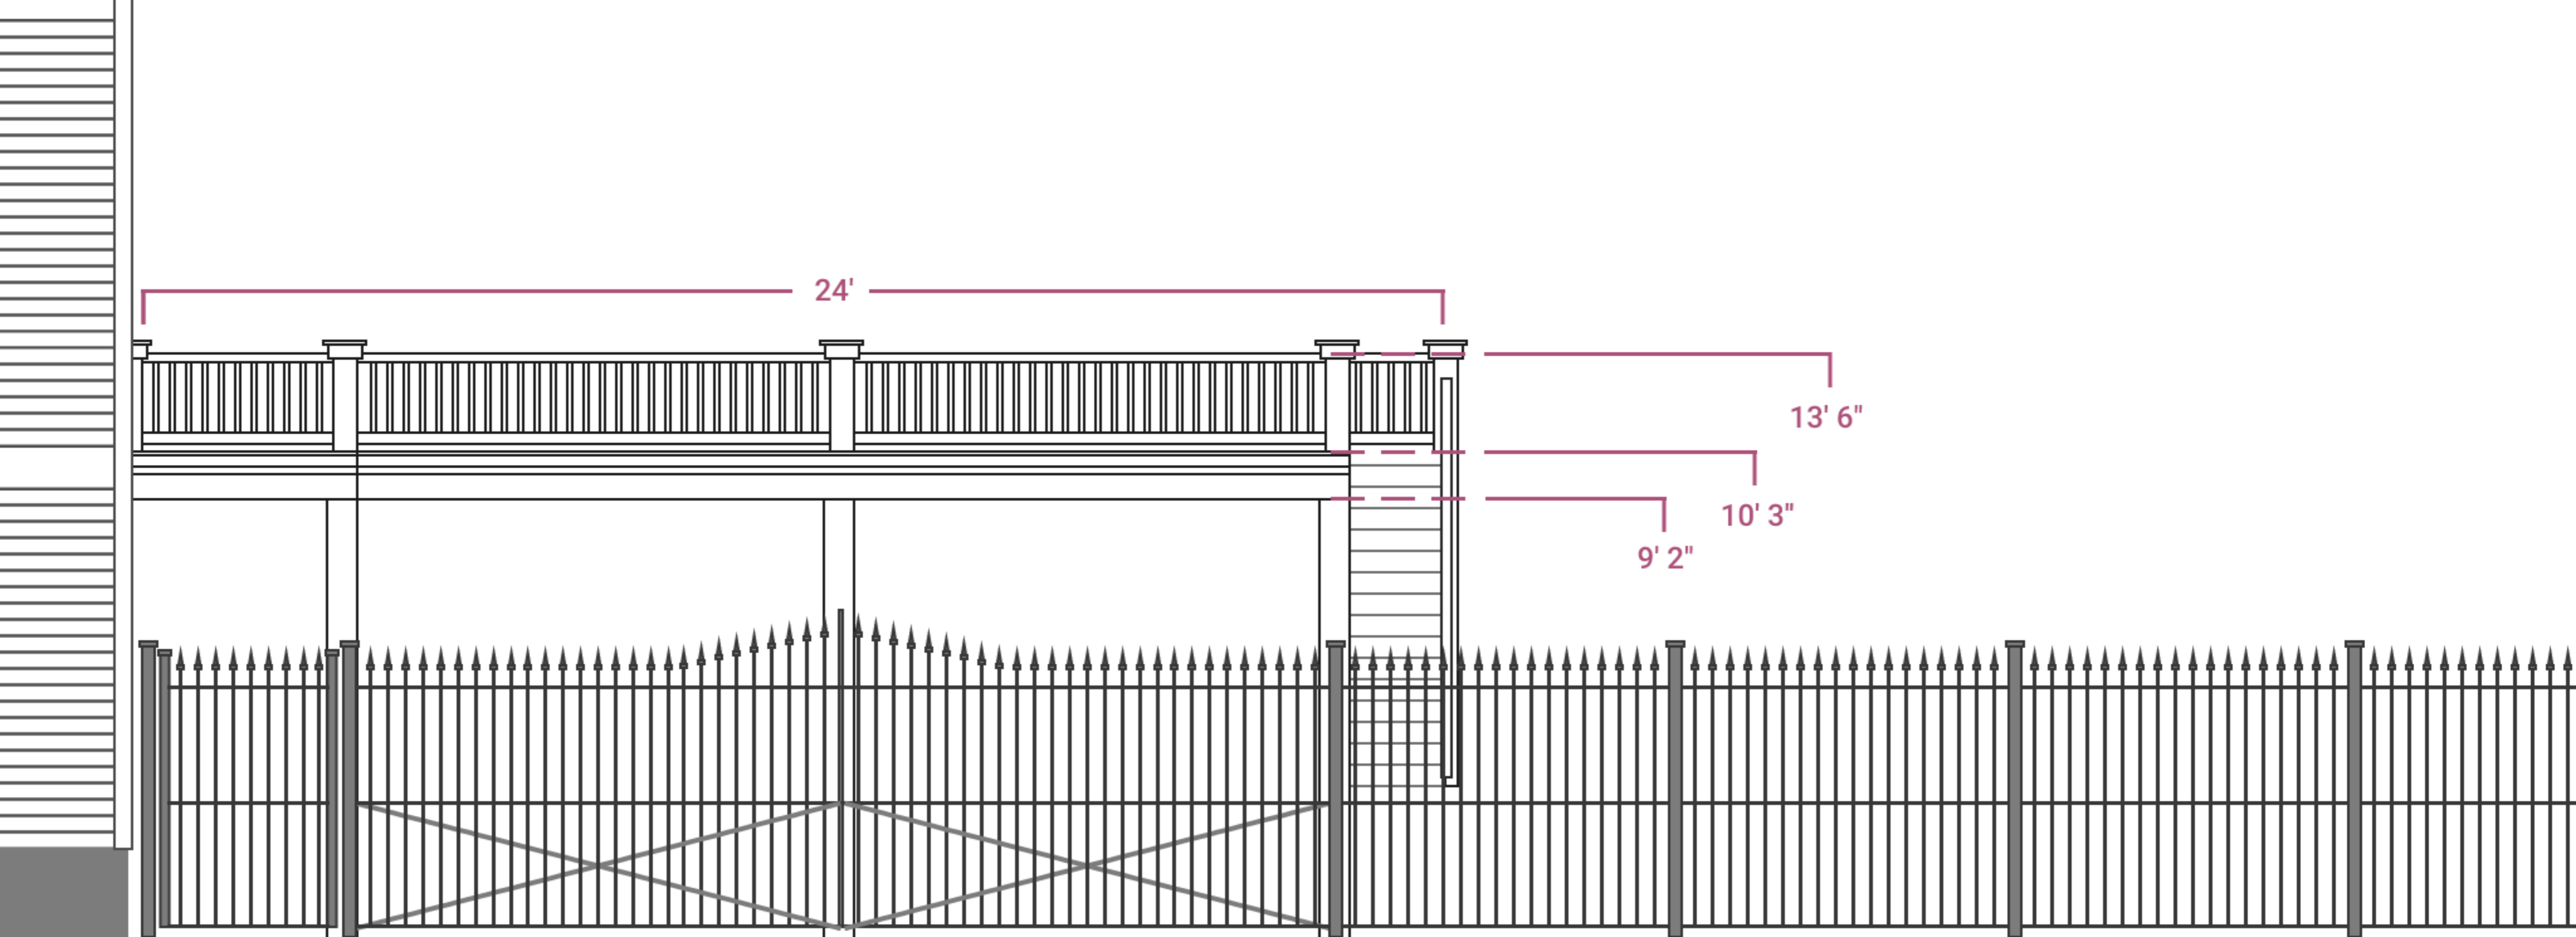

Window Measurements

- W.1 2'10"w x 2'11"h single pane
- W.2 3'3"w x 5'9"h single pane
- W.3 3'3"w x 5'9"h single pane
- W.4 2'10"w x 3'10"h single pane
- W.5 3'3"w x 5'8"h single pane
- W.6 3'3"w x 5'8"h single pane
- W.7 3'3"w x 5'8"h single pane
- W.8 3'3"w x 5'8"h single pane
- W.9 3'3"w x 5'8"h single pane

Door Measurements

- D.1 3'w x 7'5"h
- D.2 2'7"w x 6'7"h
- D.3 3'w x 7'5"h
- D.4 3'4"w x 8'7"h
- D.5 2'6"w x 7'6"h
- D.6 3'w x 7'5"h
- D.7 3'w x 7'5"h
- D.8 2'11"w x 8'6"h
- D.9 2'11"w x 8'6"h
- D.10 2'11"w x 8'6"h
- D.11 2'11"w x 8'6"h
- D.12 2'7"w x 6'7"h
- D.13 2'7"w x 6'7"h

25' 3"

13' 6"

10' 3"

9' 2"