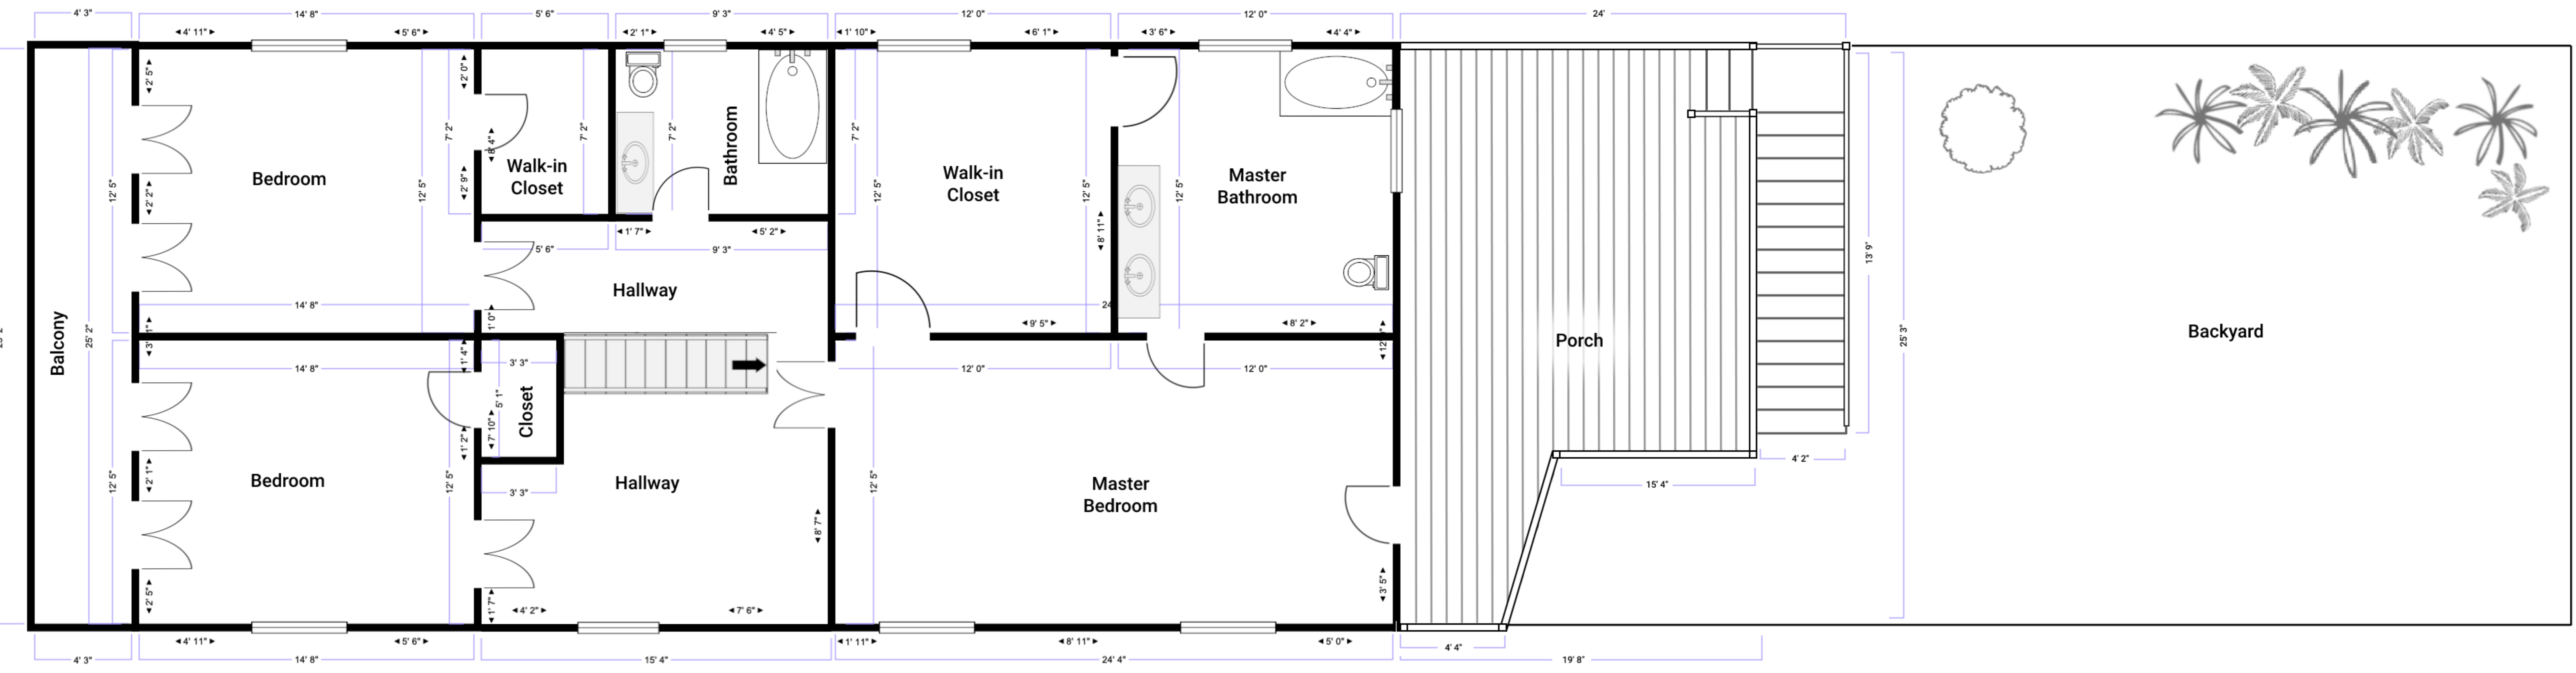

Window Measurements

- W.1 2'10"w x 2'11"h single pane
- W.2 3'3"w x 5'9"h single pane
- W.3 3'3"w x 5'9"h single pane
- W.4 2'10"w x 3'10"h single pane
- W.5 3'3"w x 5'8"h single pane
- W.6 3'3"w x 5'8"h single pane
- W.7 3'3"w x 5'8"h single pane
- W.8 3'3"w x 5'8"h single pane
- W.9 3'3"w x 5'8"h single pane

Door Measurements

- D.1 3'w x 7'5"h
- D.2 2'7"w x 6'7"h
- D.3 3'w x 7'5"h
- D.4 3'4"w x 8'7"h
- D.5 2'6"w x 7'6"h
- D.6 3'w x 7'5"h
- D.7 3'w x 7'5"h
- D.8 2'11"w x 8'6"h
- D.9 2'11"w x 8'6"h
- D.10 2'11"w x 8'6"h
- D.11 2'11"w x 8'6"h
- D.12 2'7"w x 6'7"h
- D.13 2'7"w x 6'7"h

25' 3"

13' 6"

10' 3"

9' 2"