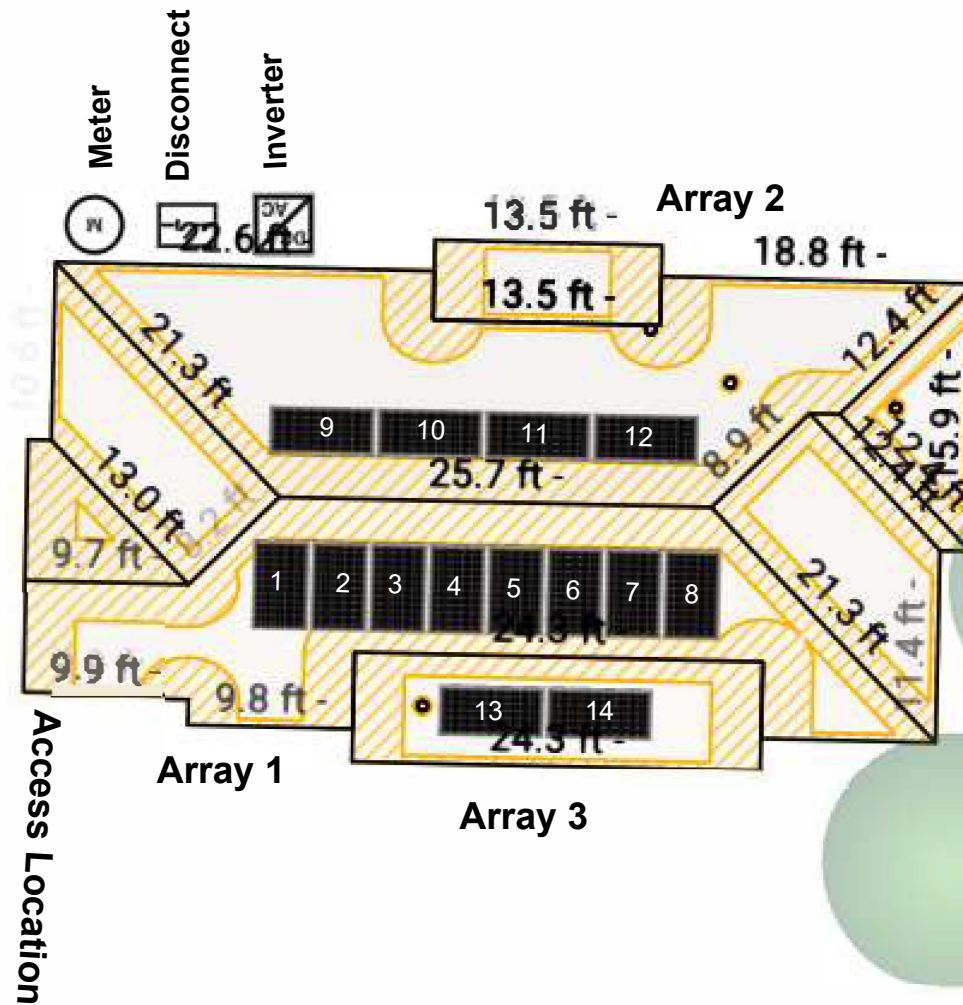

Robert St

5.74 kW DC PV SYSTEM  
Opp ID #136608 / 136635  
2723 Robert St  
New Orleans, LA 70115

Manufacturer	Model	Quantity
Canadian Solar Inc.	CS3N-410MS (1000V)	14
SolarEdge Technologies Inc.	SE6000H-US (240V)	1

**Array Information**

Array	Modules	Tilt	Azimuth
1	08	33	181
2	04	33	1
3	02	28	181

Date Drawn: July 23rd, 2022  
Drawn By: Mychau Truong  
Revision Number :

**Setbacks Applied**

Ridge: 36"  
Rake: 36"  
Valley: 18"  
Hip: 18"  
Eave: 6"