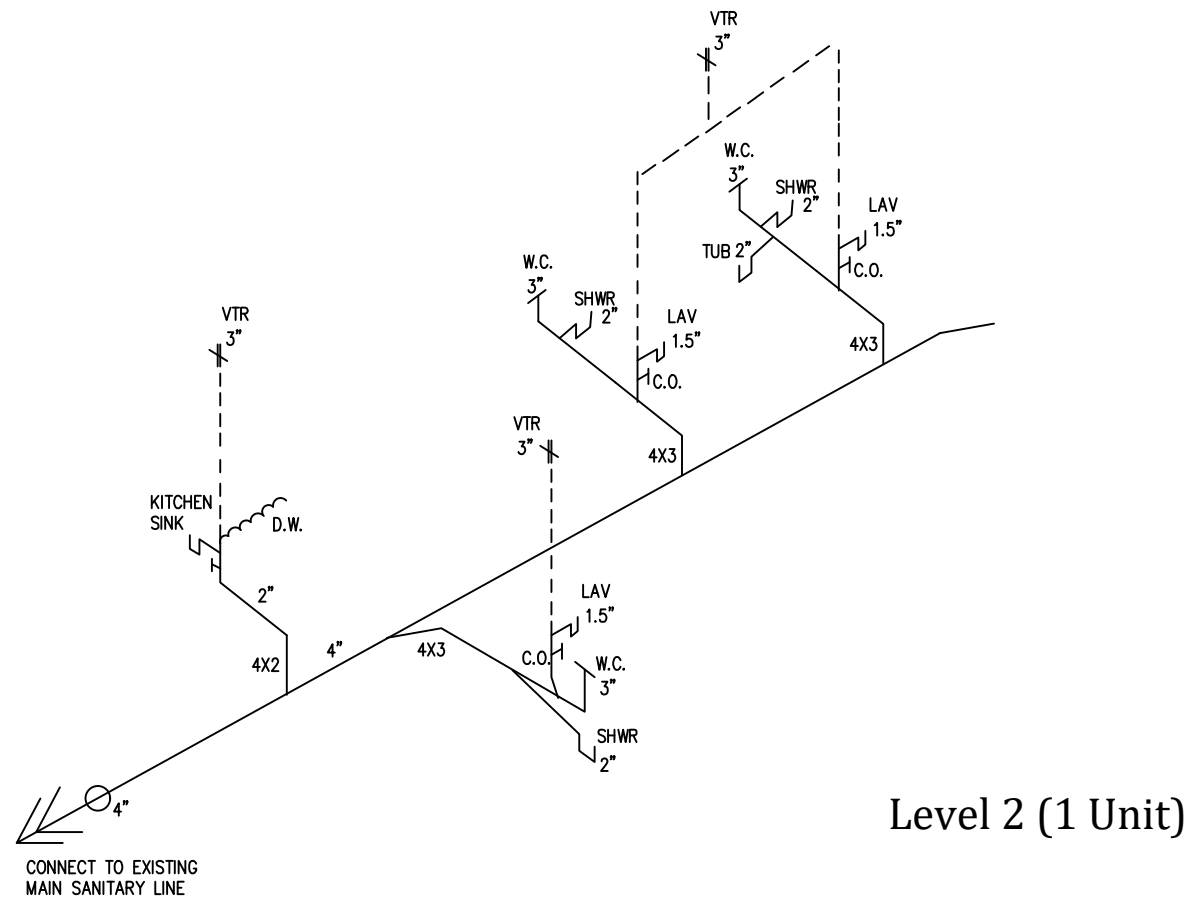

APPROVED
maevans , 8/30/2022 ,2:56:46 PM

Revisions

Plumbing Riser Diagram
3232-34 Grand Route St John

Date

Sheet
PRD