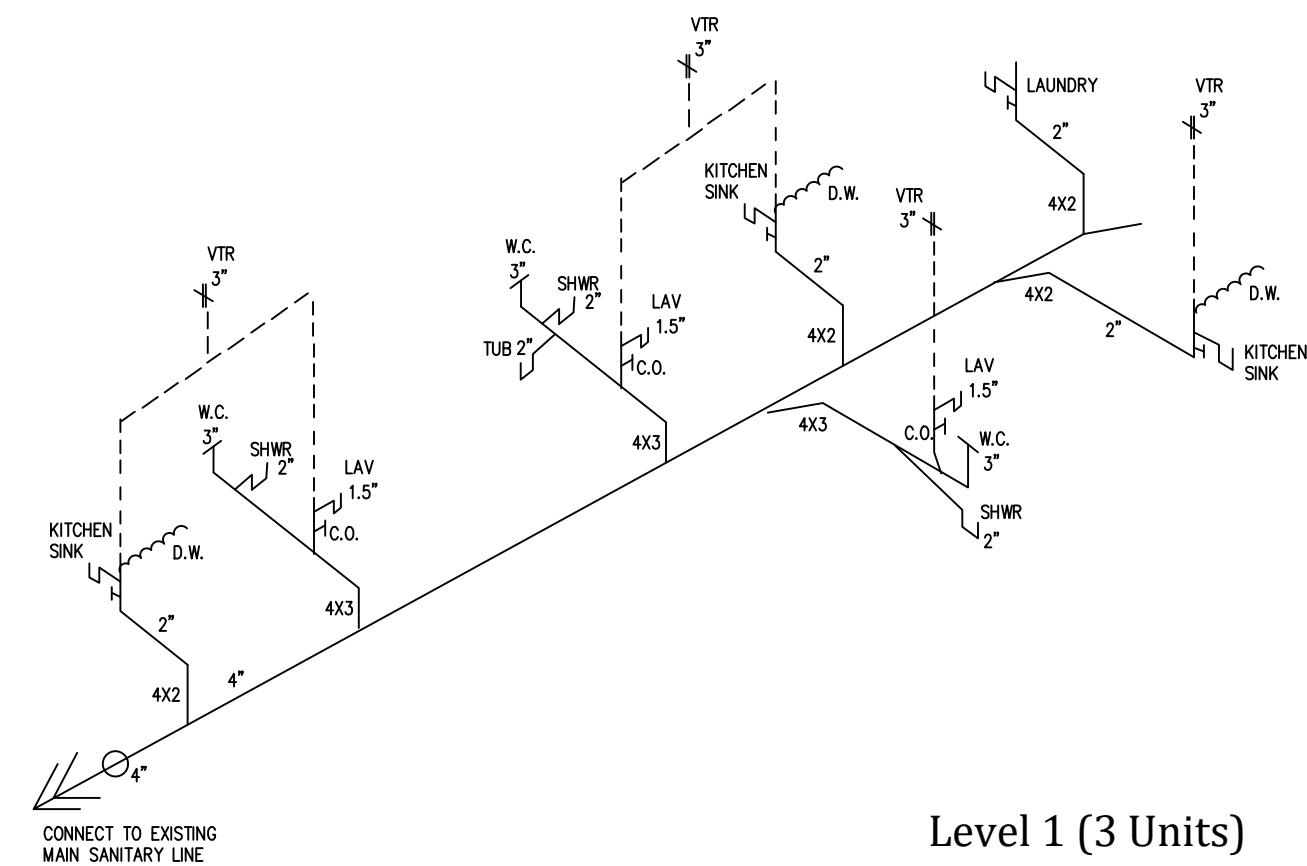

APPROVED
maevans , 8/30/2022 ,2:56:46 PM

Revisions

Plumbing Riser Diagram
3232-34 Grand Route St John

Date

Sheet
PRD