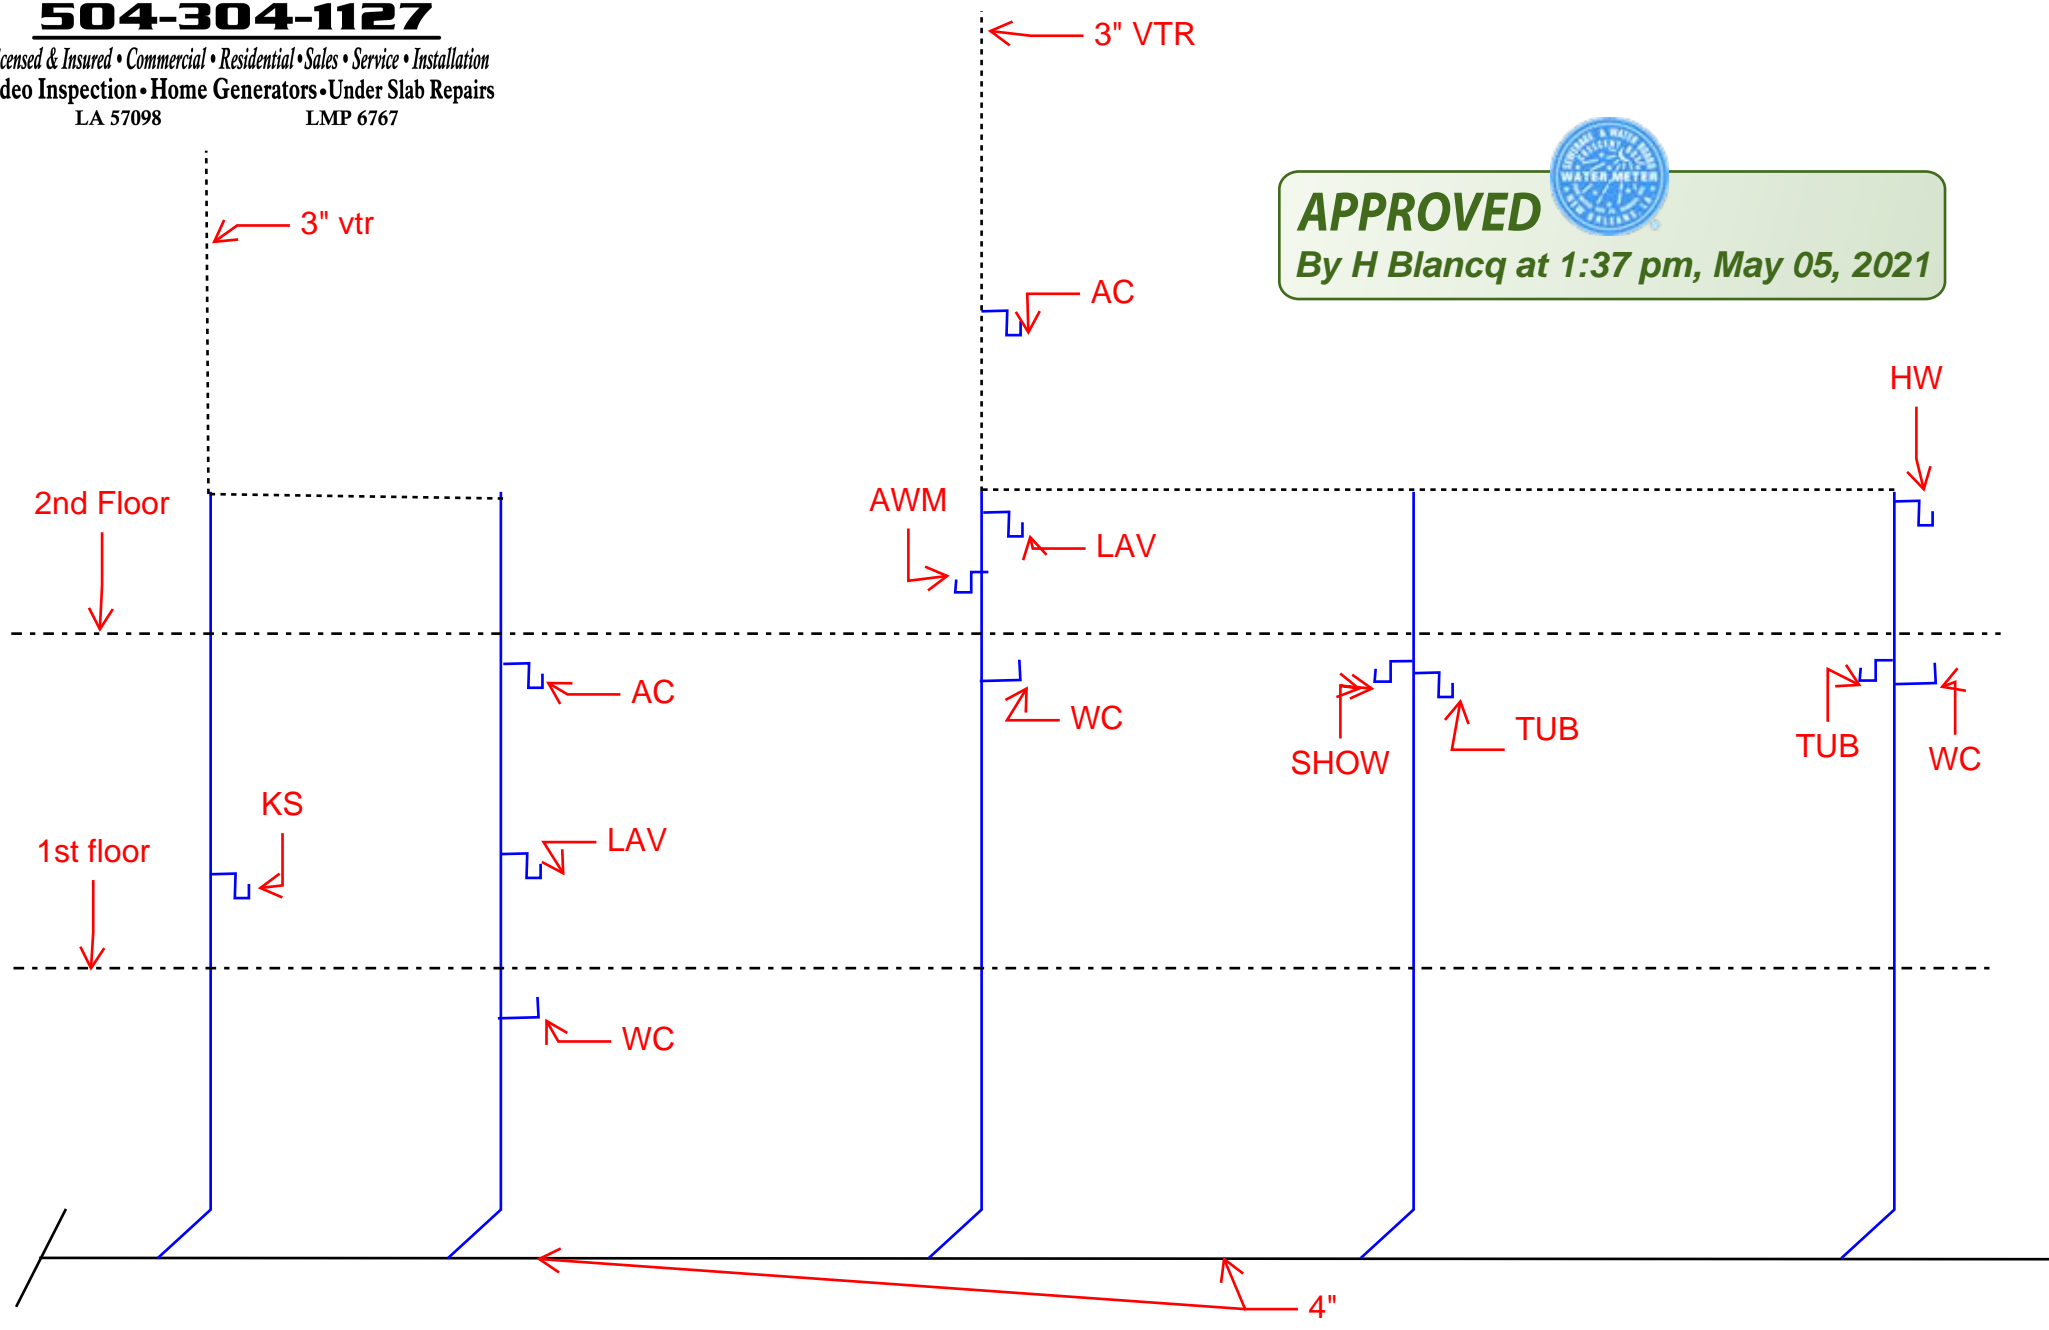

8944 Jeanette NOLA

APPROVED
By H Blancq at 1:37 pm, May 05, 2021