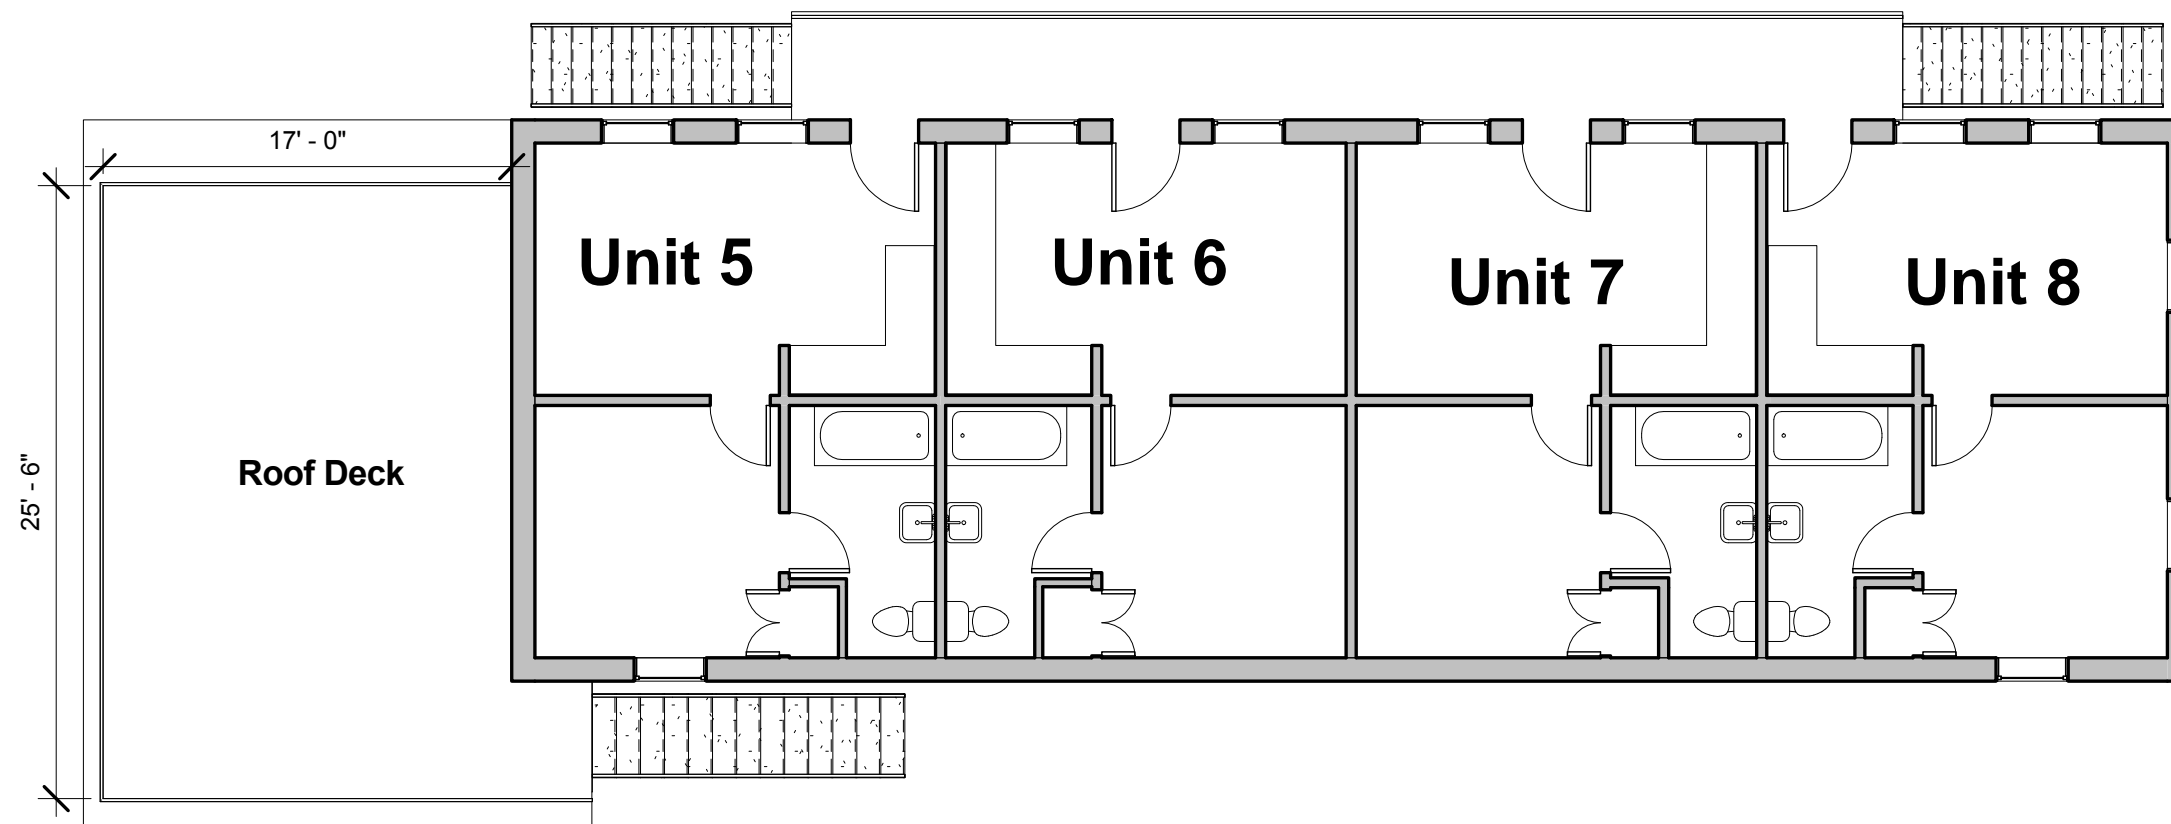

① Ground Floor
1/8" = 1'-0"

2200 Oretha Castle Haley Blvd.

① Level 2
1/8" = 1'-0"

2200 Oretha Castle Haley Blvd.