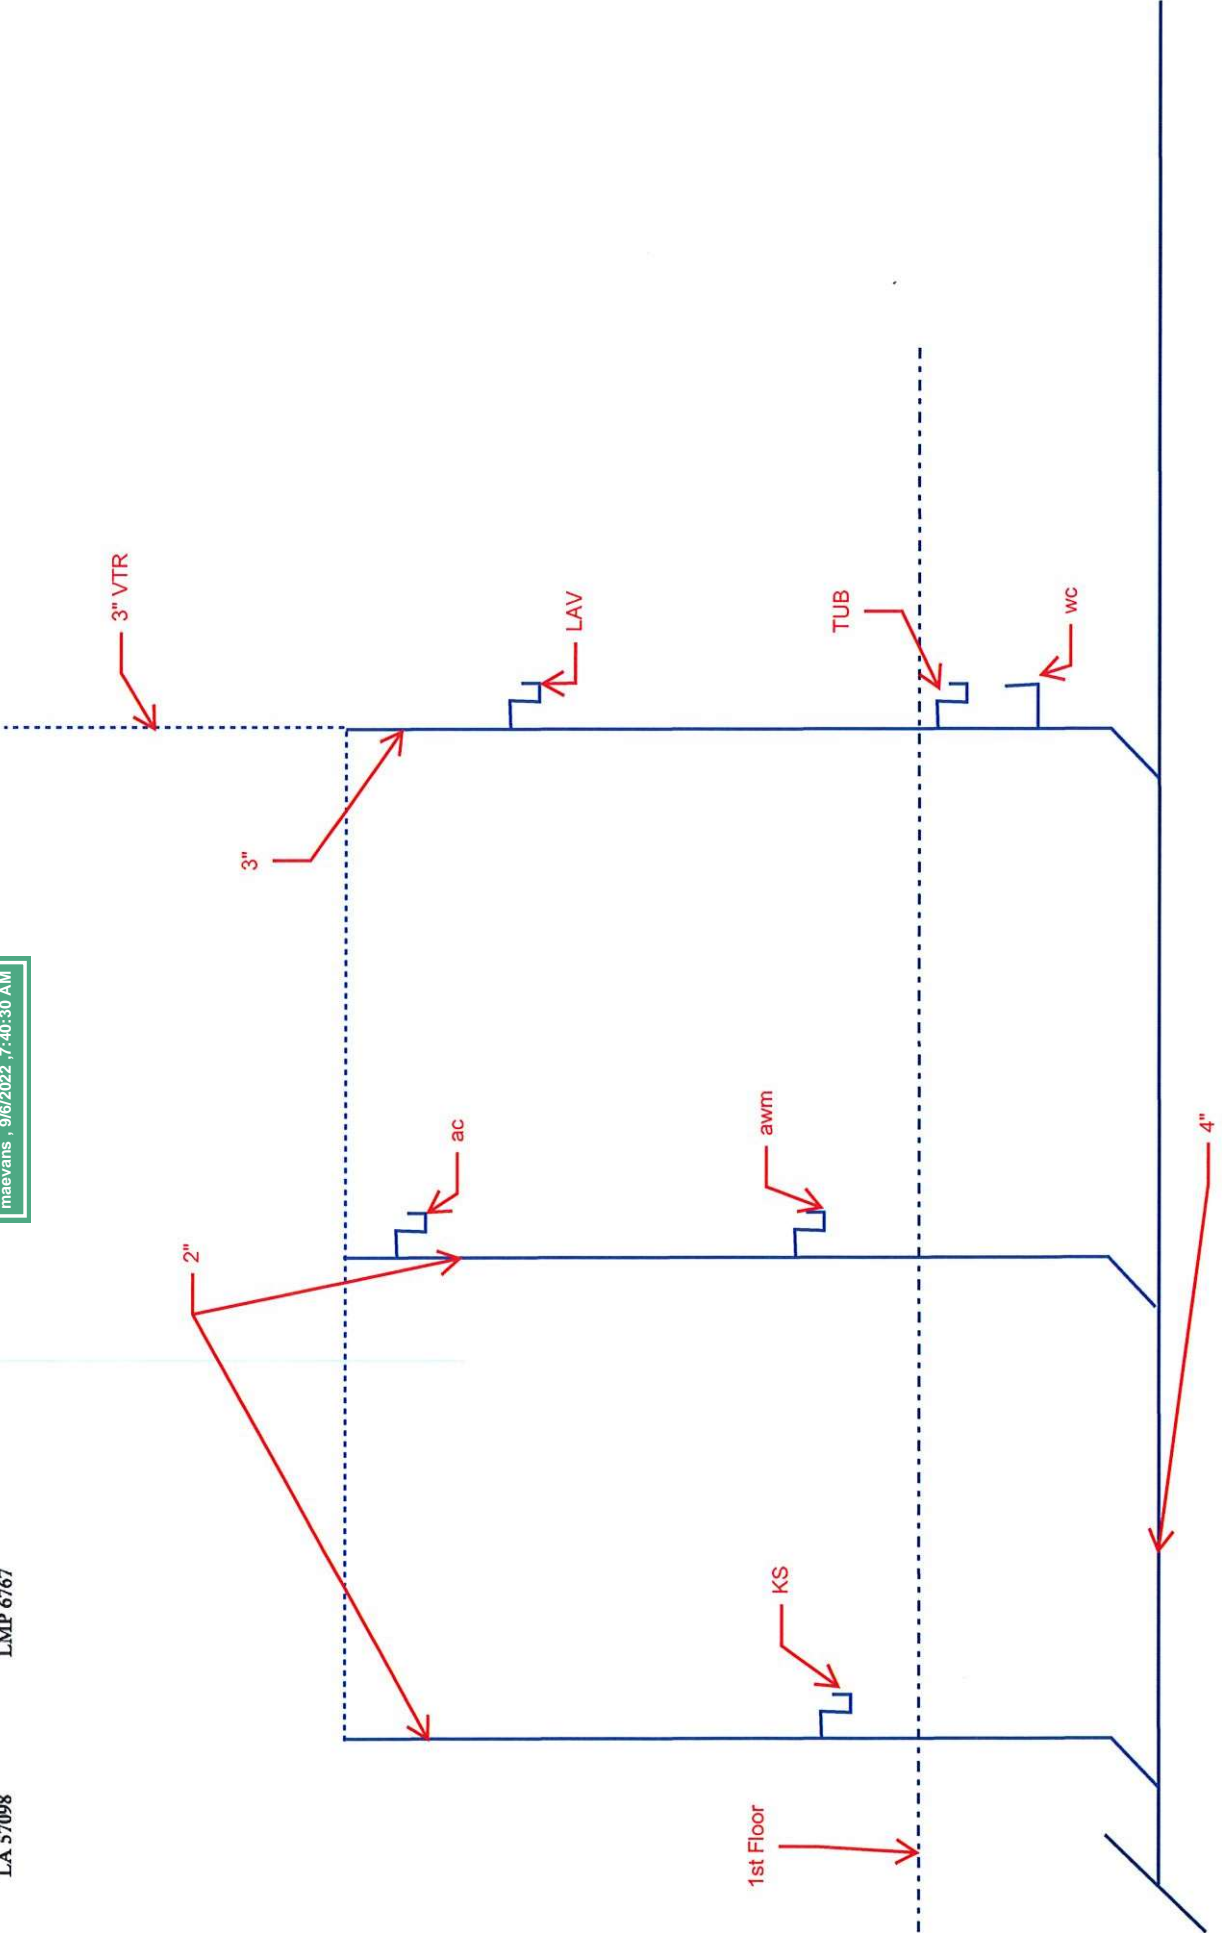

2326 N. Robertson NOLA

APPROVED
maevans , 9/6/2022 , 7:40:30 AM

8307 Parc Place
Chalmette, La. 70043

504-304-1127

Insured & Licensed • Commercial • Residential • Sales • Service • Installation
Plumbing • Heating • Home Generators • Under Slab Repairs
A/C & Electric
LA 57098 LMP 6767