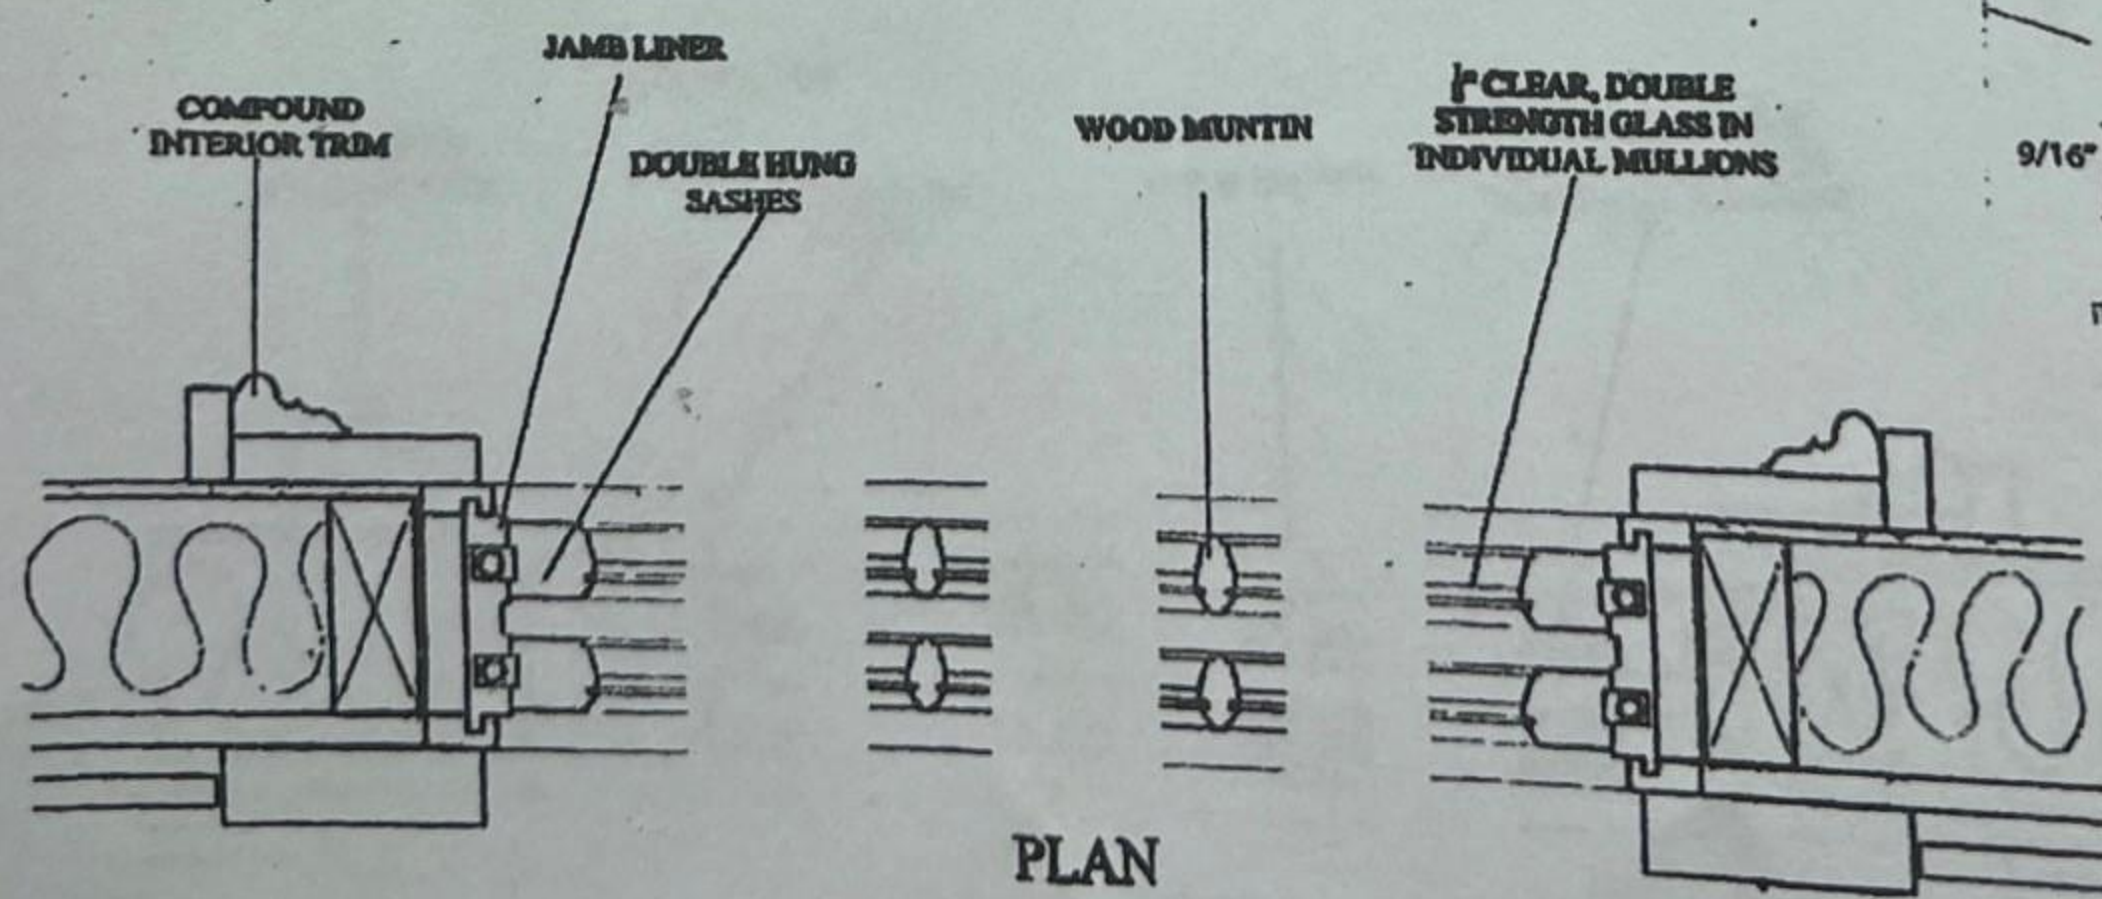

3315B MAGAZINE STREET • NEW ORLEANS, LA 70115
 504-891-7338 • info@nomillworks.com
 www.nomillworks.com

WINDOW DETAIL

5727 Royal Street

FRONT 2

SECTION
 3" = 1"

SPANISH CEDAR

PLAN

CAPACITY