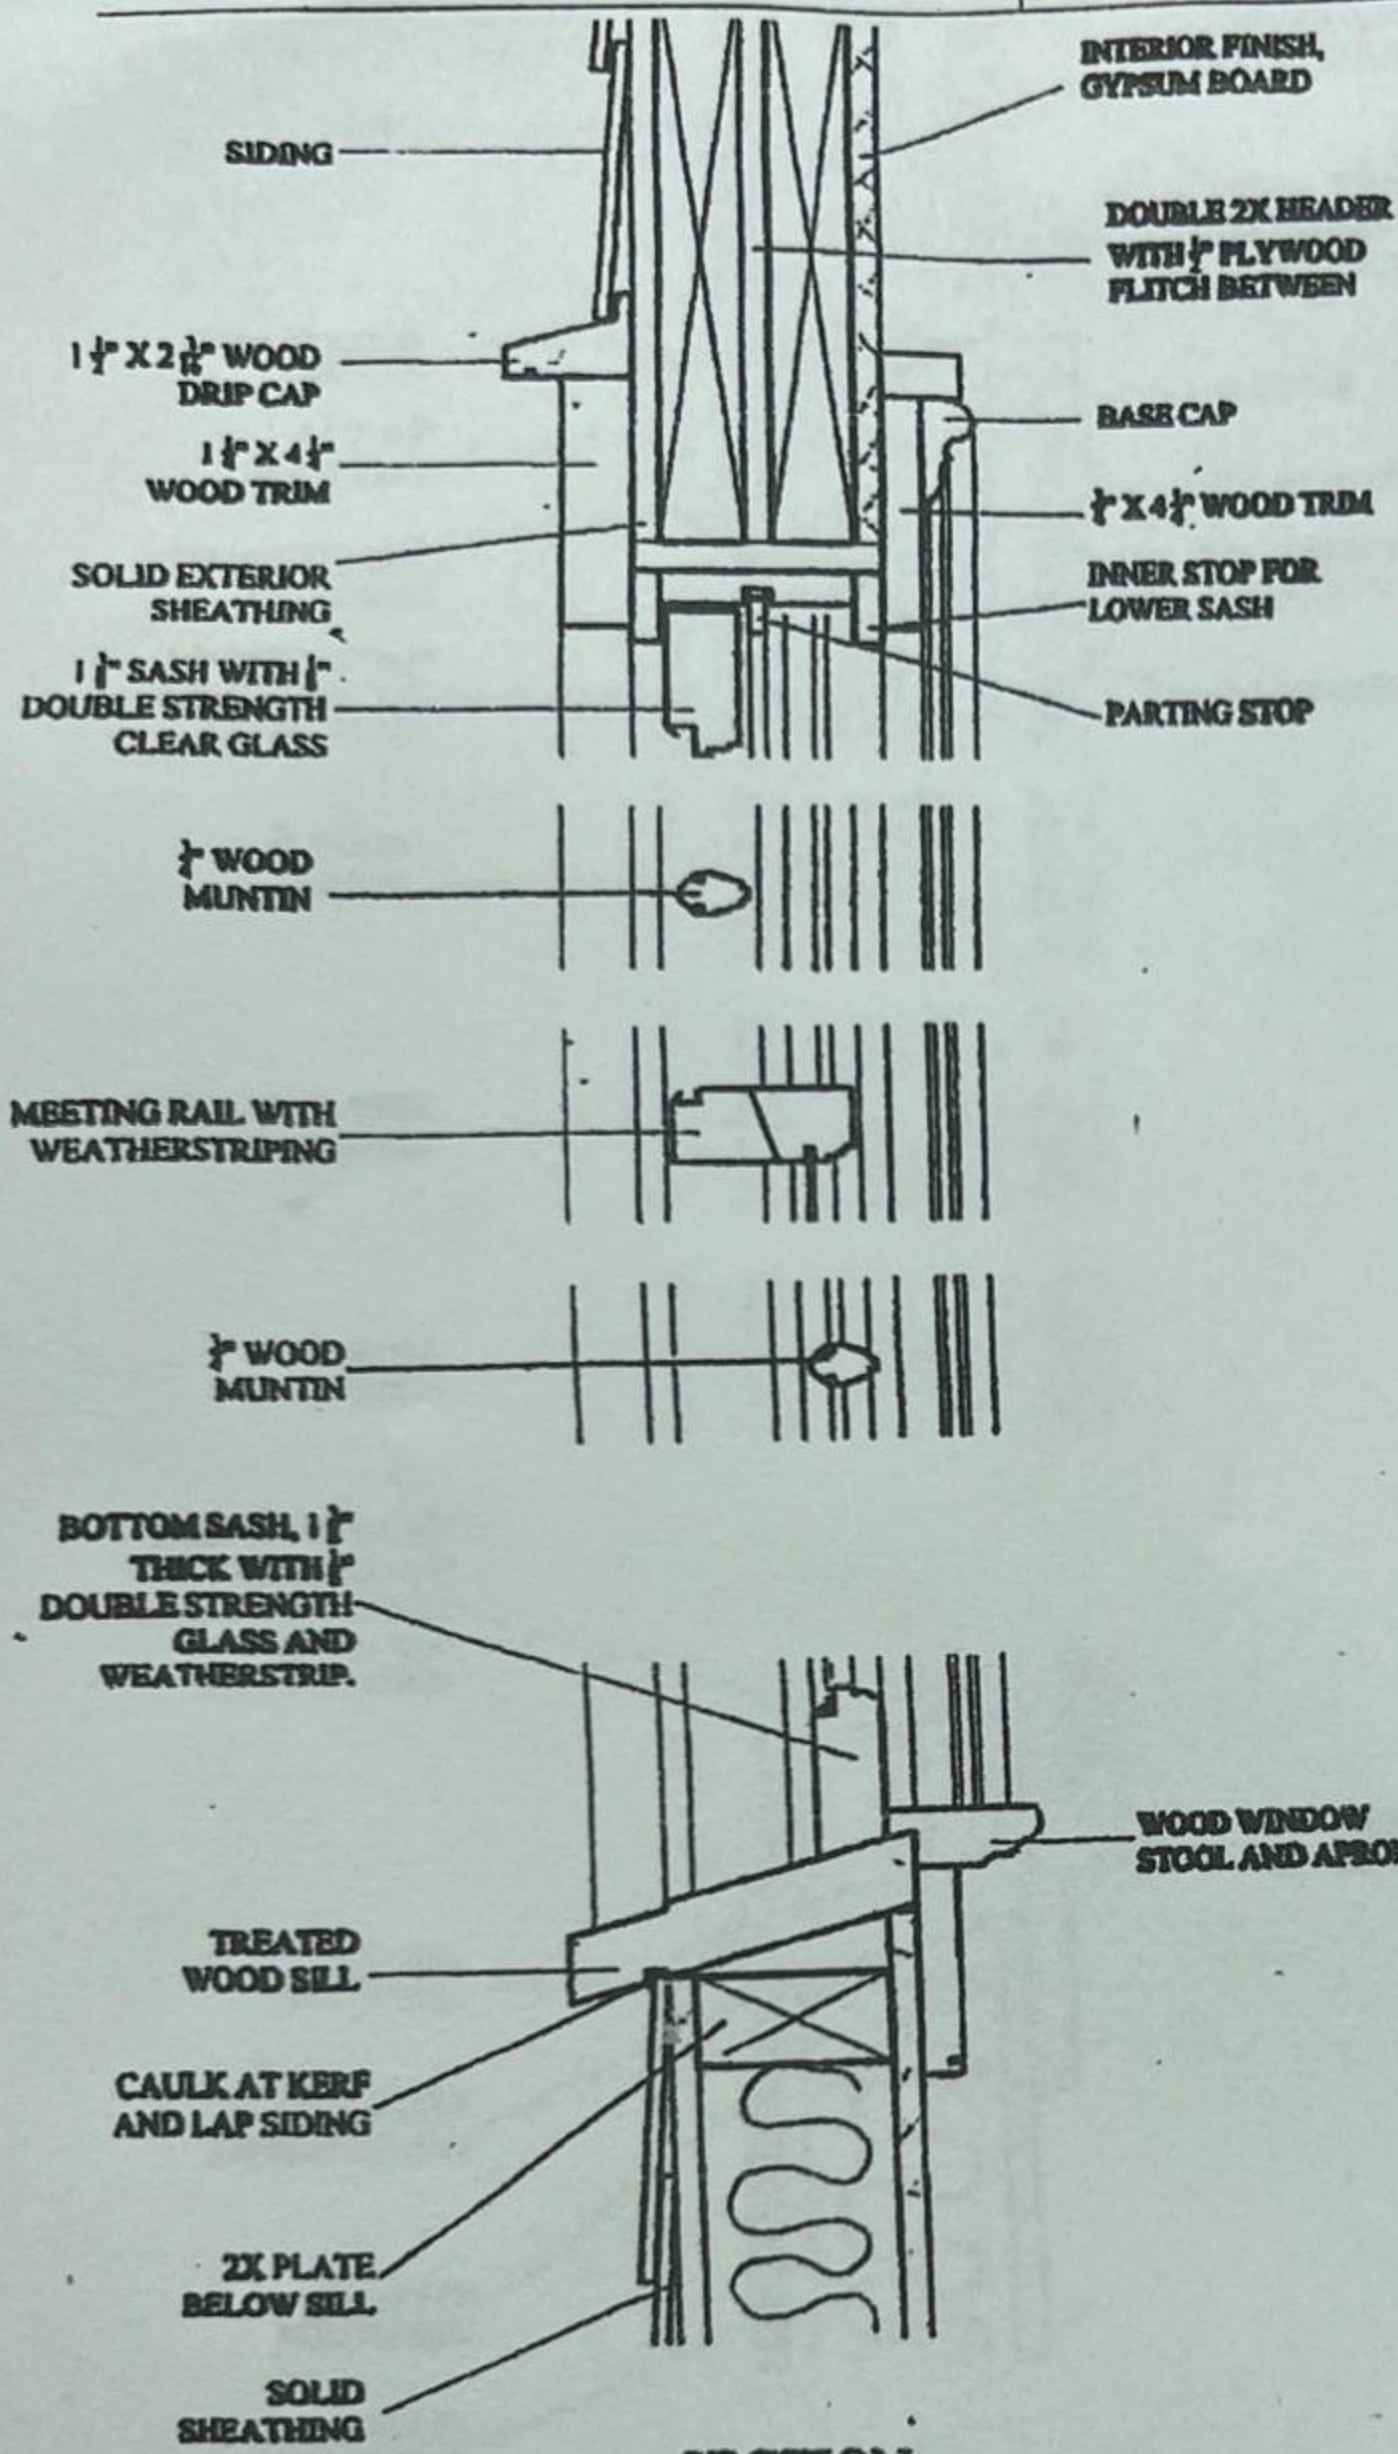

3315B MAGAZINE STREET • NEW ORLEANS, LA 70115
 504-891-7338 • info@nomillworks.com
 www.nomillworks.com

WINDOW DETAIL

5727 Royal Street

FRONT 2

SECTION
 3" = 1"

SPANISH CEDAR

PLAN

CAPACITY