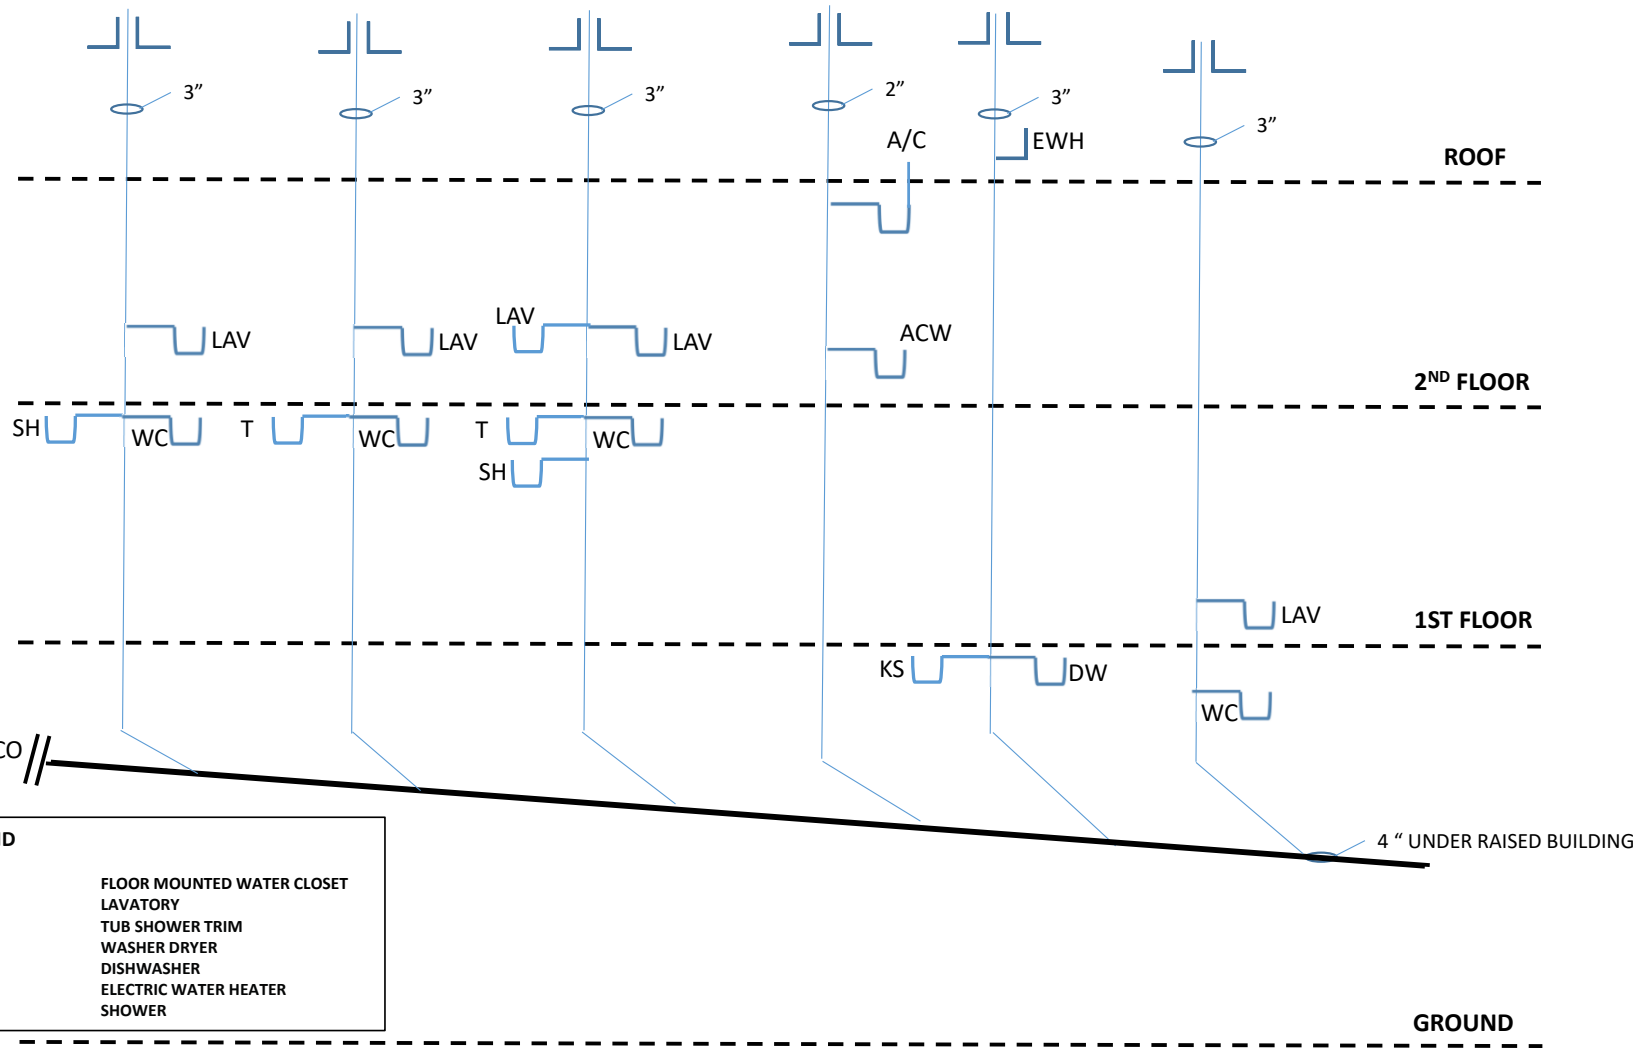

APPROVED
 maevans , 7/12/2022 , 12:09:43 PM

LEGEND	
WC	FLOOR MOUNTED WATER CLOSET
LAV	LAVATORY
T	TUB SHOWER TRIM
W/D	WASHER DRYER
DW	DISHWASHER
EWH	ELECTRIC WATER HEATER
SH	SHOWER

524 ATLANTIC PLUMBING RISER DIAGRAM