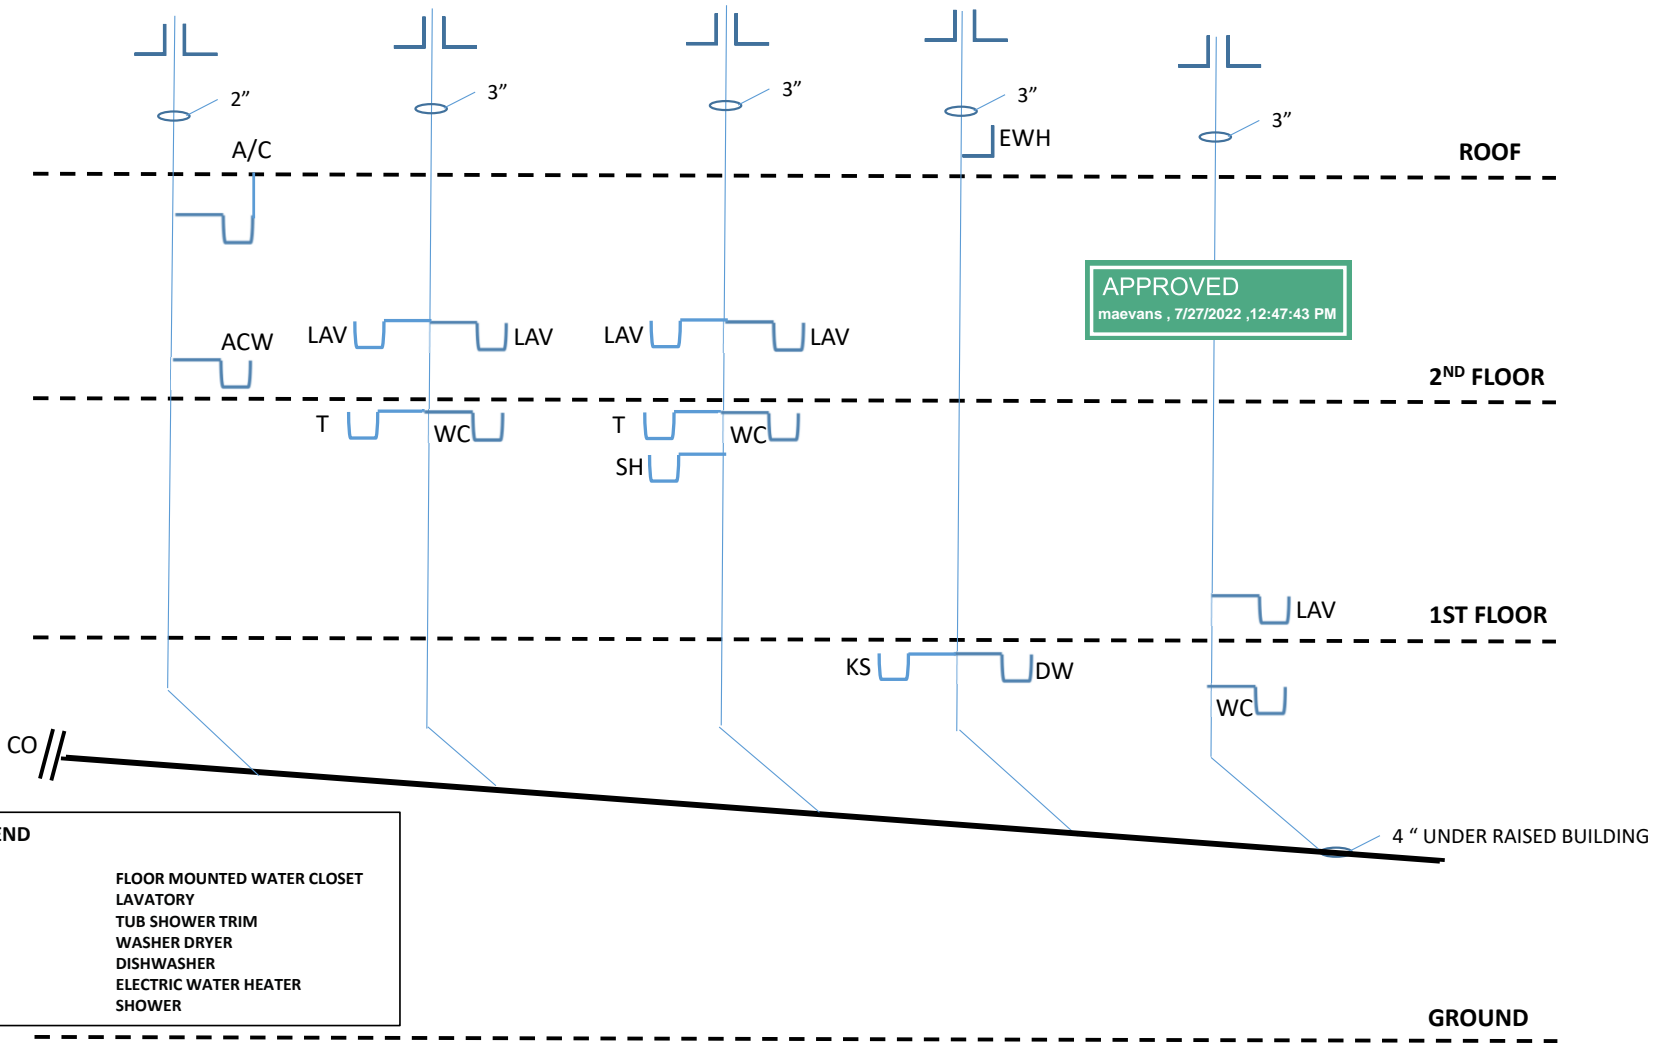

# 520 ATLANTIC AVE PLUMBING RISER DIAGRAM

APPROVED  
maevans , 7/27/2022 ,12:47:43 PM

LEGEND	
WC	FLOOR MOUNTED WATER CLOSET
LAV	LAVATORY
T	TUB SHOWER TRIM
ACW	WASHER DRYER
DW	DISHWASHER
EWH	ELECTRIC WATER HEATER
SH	SHOWER

CO //

4 " UNDER RAISED BUILDING

GROUND