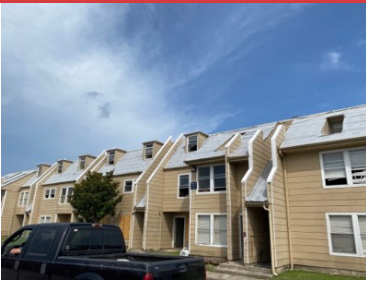

BUILDING 11: shingle overlay of building penetrated with cap nails and synthetic. approx 100% of mansard roof area at front