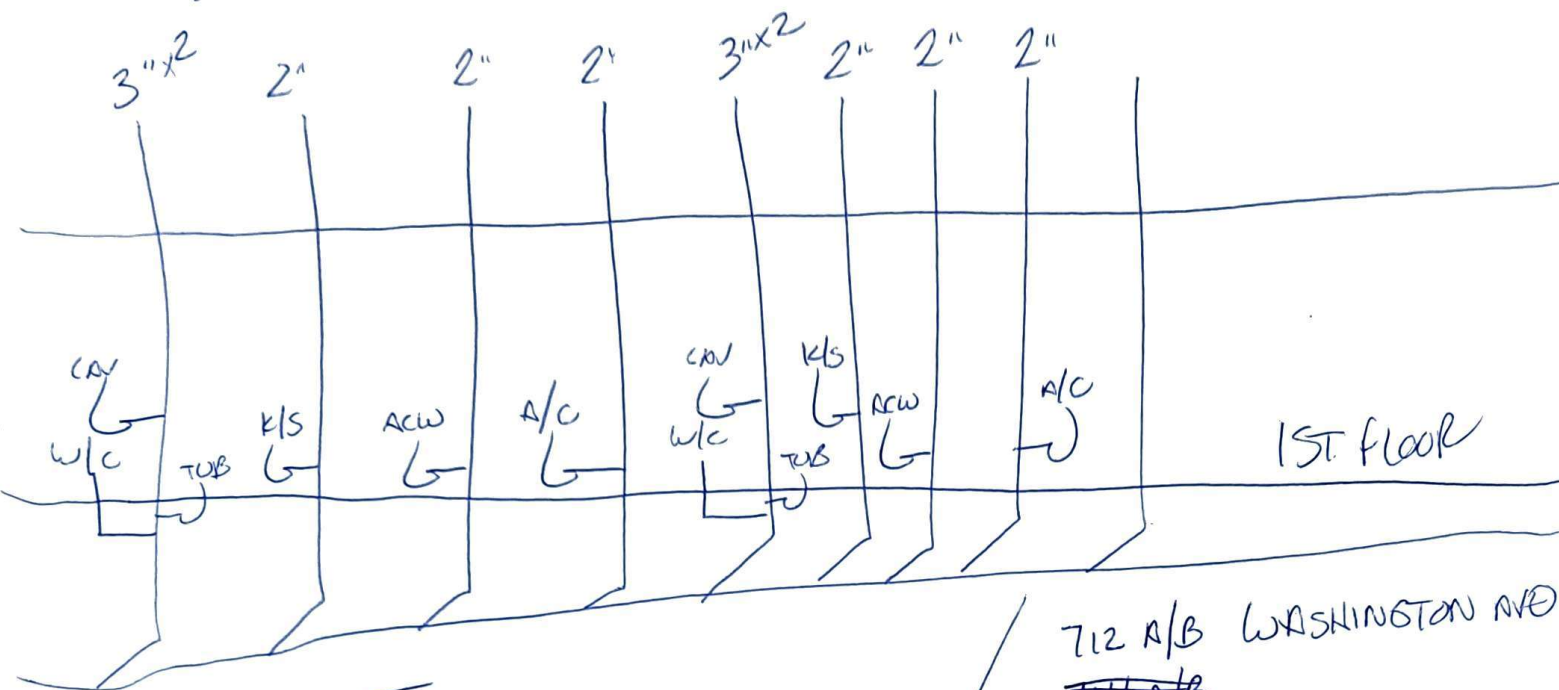

UNIT 3
7'x7'

WHAT'S THE ADDRESS
IS THIS HGT CORRECT

9'-0" O.G. HGT.

FIRST FLOOR PLAN
1/4" = 1'-0"

UNIT 1
7'x7'

UNIT 2
7'x7'

IS THIS HGT CORRECT

12'-0" O.G. HGT.

SECOND FLOOR PLAN
1/4" = 1'-0"

712 A

712 B

1st floor

712 A/B WASHINGTON AVE
~~712 A/B~~

QUINCY M. JENNINGS
 PLUMBLIND PUBG
 504-333-2464
 QUINCYTHEPLUMBER@YAHOO.COM

714A

714B