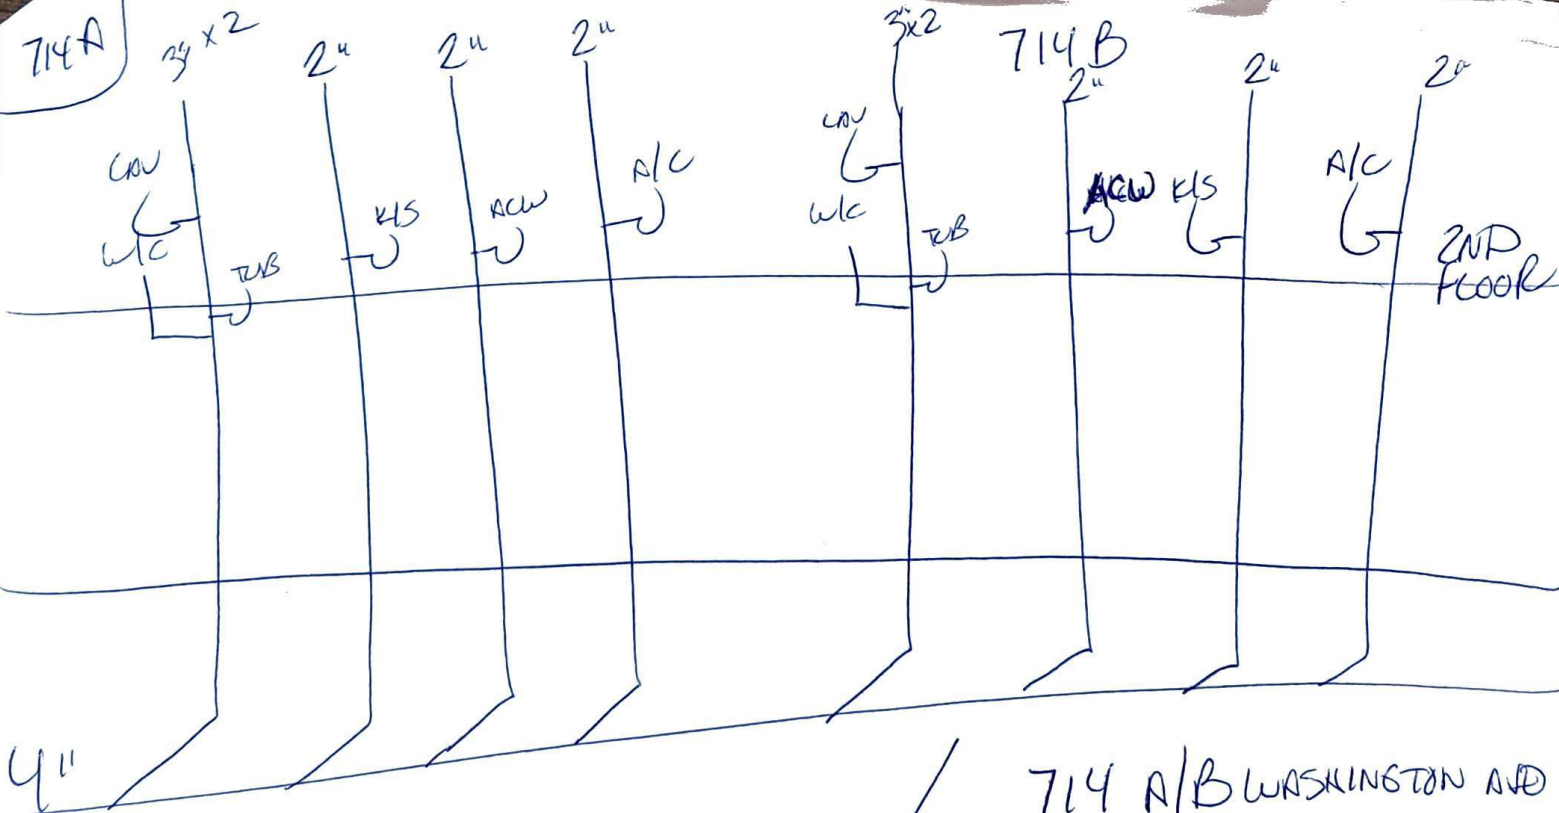

UNIT 3
7'x7'

WHAT'S THE ADDRESS
IS THIS HGT CORRECT

9'-0" O.G. HGT.

FIRST FLOOR PLAN
1/4" = 1'-0"

UNIT 1
7'x7'

UNIT 2
7'x7'

IS THIS HGT CORRECT

12'-0" O.G. HGT.

SECOND FLOOR PLAN
1/4" = 1'-0"

712 A

712 B

1st floor

712 A/B WASHINGTON AVE
~~712 A/B~~

QUINCY M. JENNINGS
 PLUMBLIND PUBG
 504-333-2464
 QUINCYTHEPLUMBER@YAHOO.COM

714A

714B