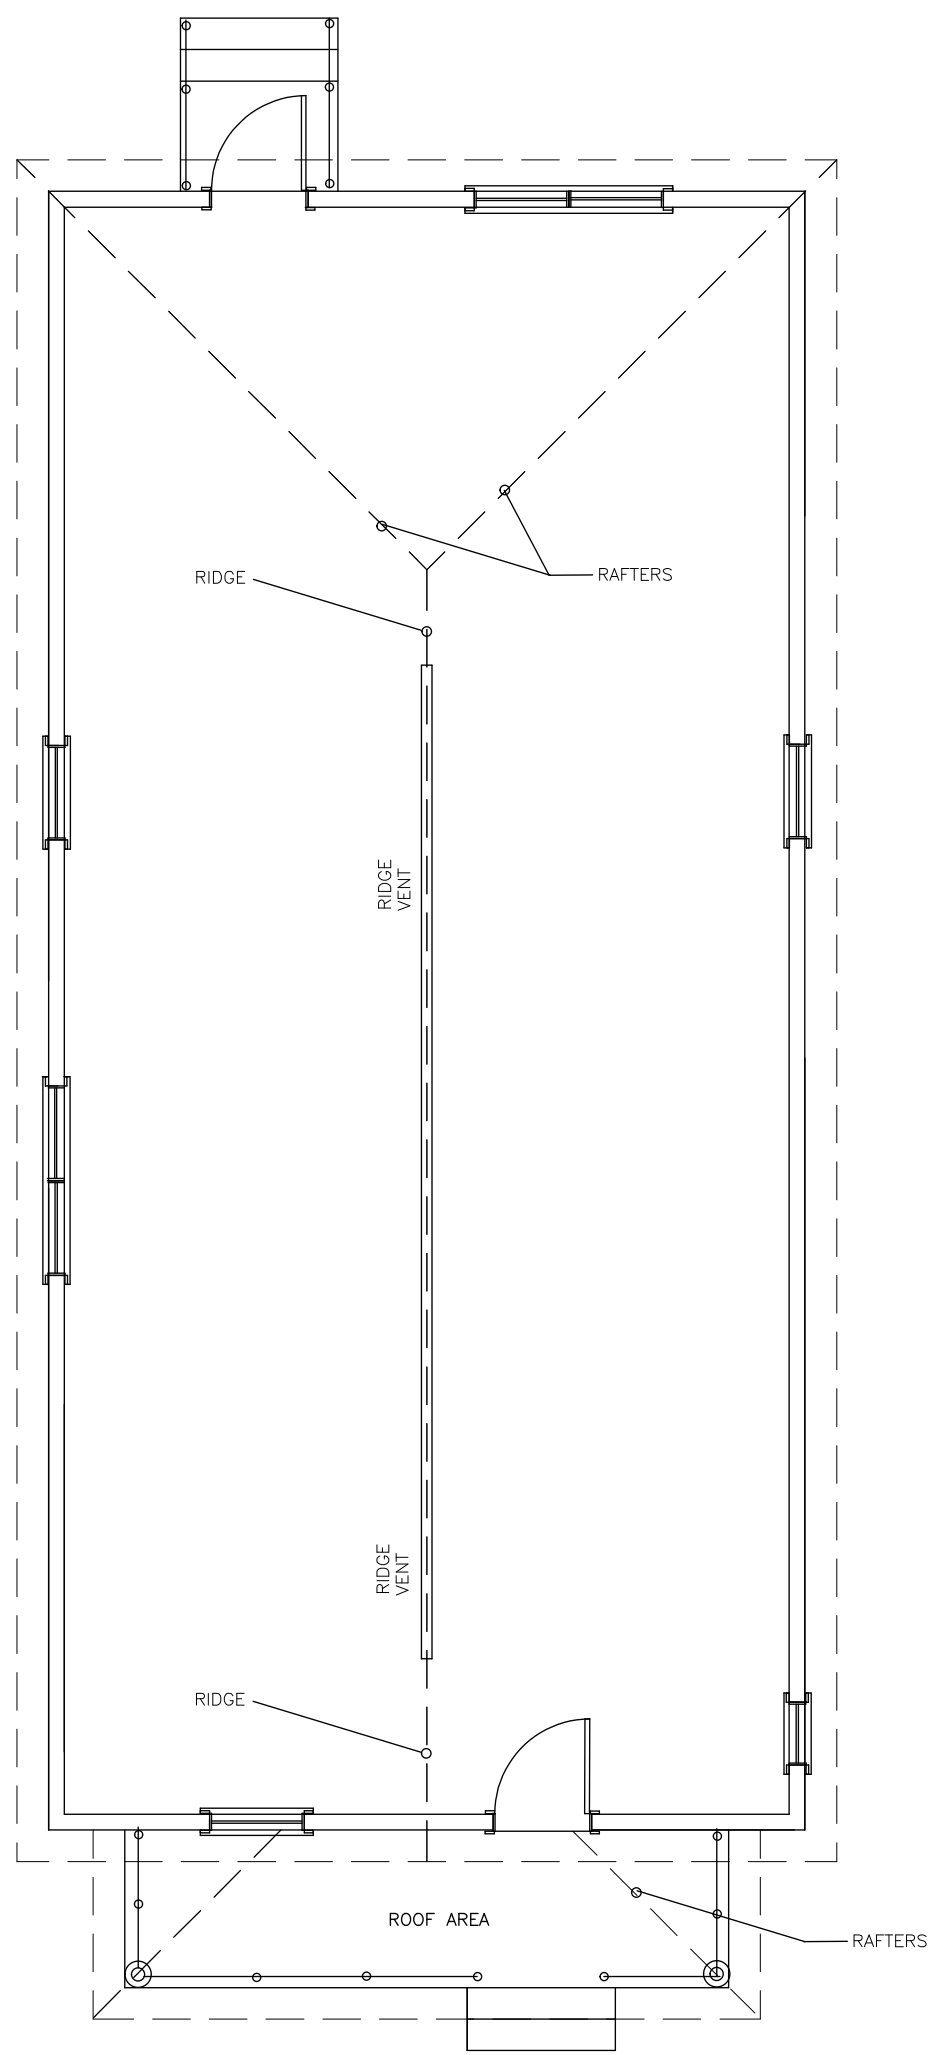

ELECTRICAL LEGEND					
	EXHAUST FAN & LIGHT KIT		CEILING FAN & LIGHT FIXTURE		PENDENT LIGHTING
	WALL LIGHT FIXTURE		CARBON MONOXIDE DETECTOR		LIGHT STRING
	CHANDELIER LIGHT FIXTURE		SMOKE DETECTOR		FLOOD LIGHTS
	RECESSED LIGHTING		WALL OUTLET		GFI WALL OUTLET
	CEILING MOUNTED LIGHT FIXTURE		LIGHT SWITCH		

ROOF PLAN SCALE 1/4"