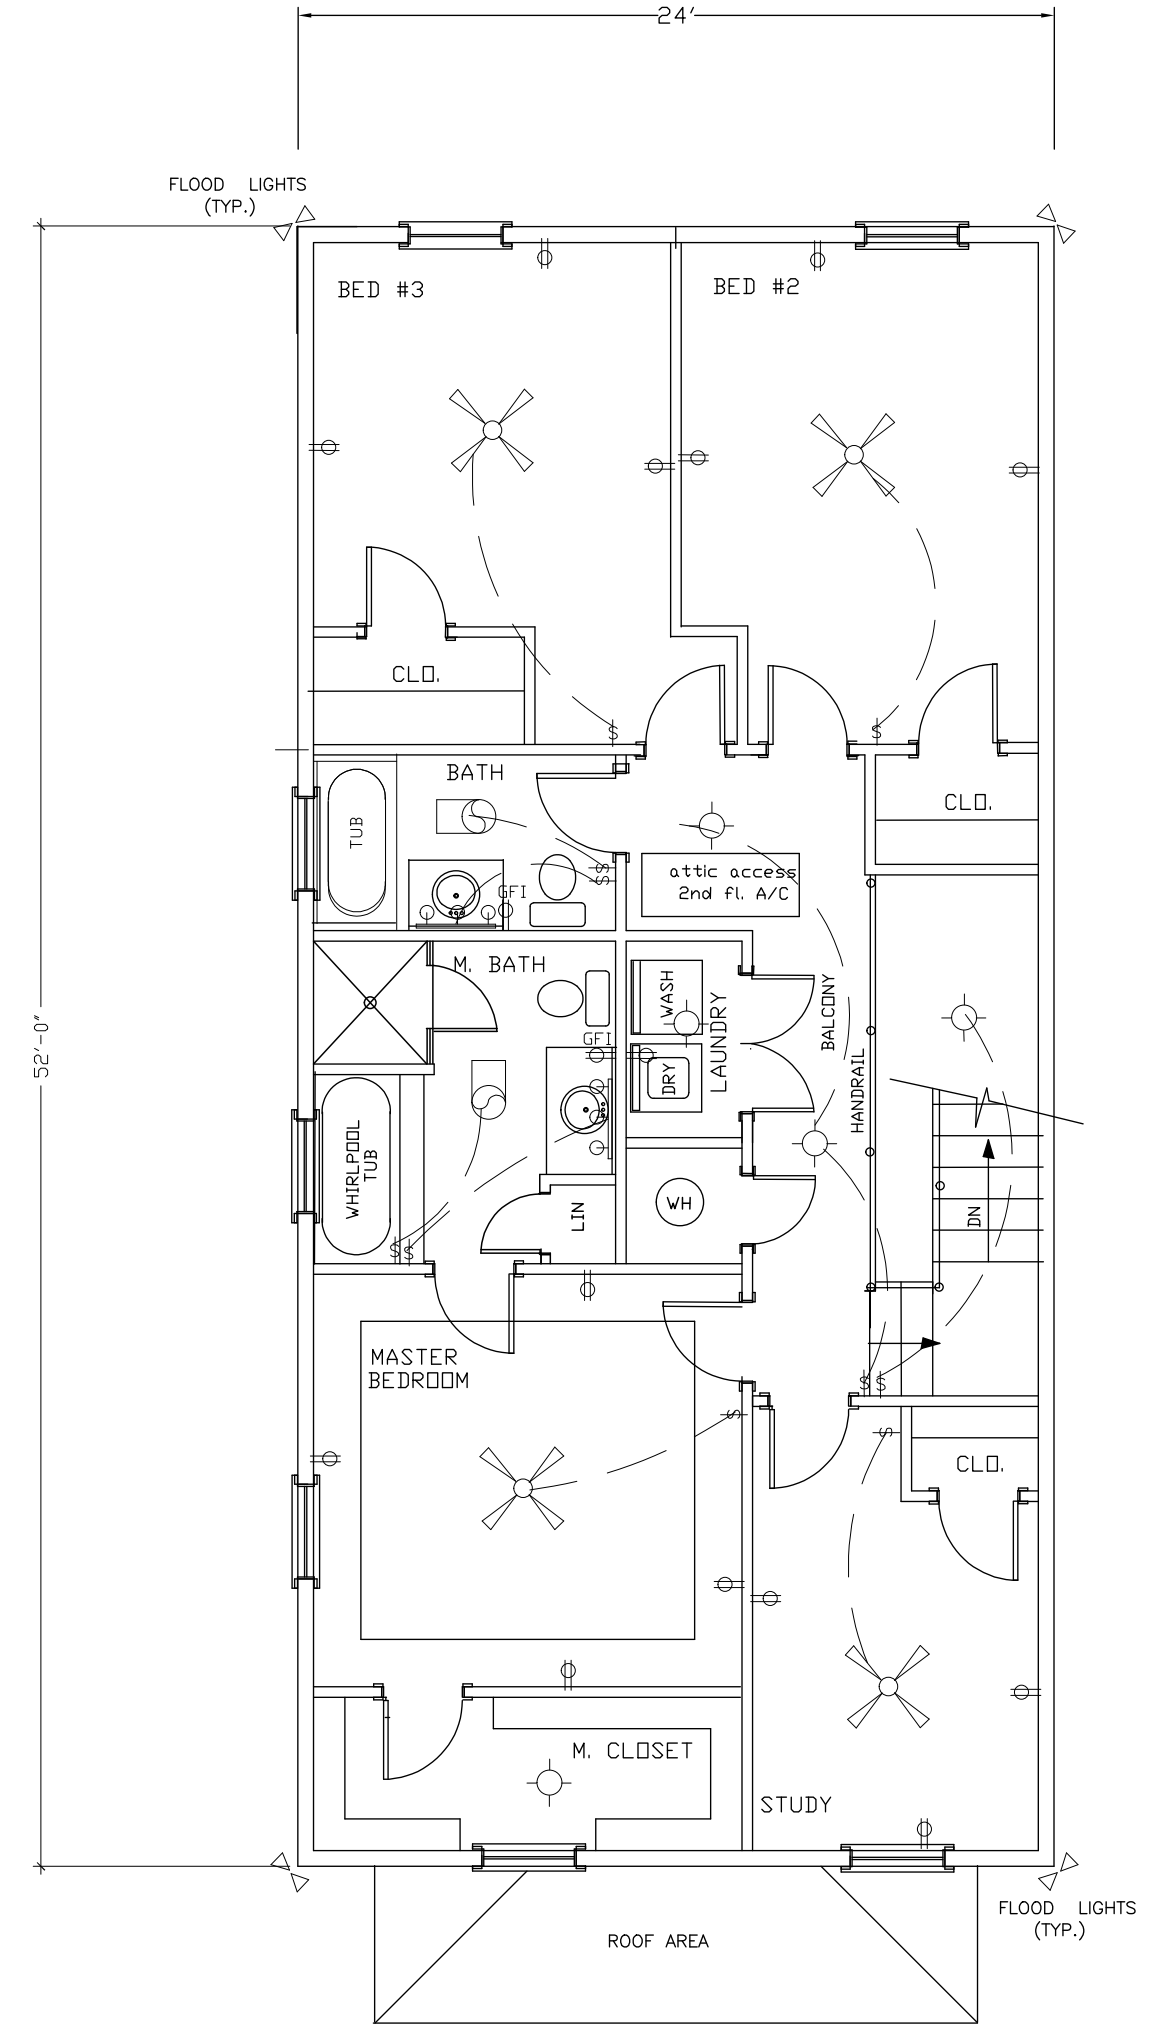

2ND FLOOR PLAN SCALE 1/4"

THOMAS M. SMITH
CONSULTING ENGINEER
6516 BOUTALL STREET
METAIRIE, LOUISIANA 70003
PH: (504) 247-6294
Design Drafting Services, LLC.
Lafayette, La. CELL: (512) 968-7770
elbert@tmsm.com

ELECTRICAL PLAN LAYOUT & LEGEND
RENDELL ELLOE
2944 JEANETTE ST. NEW ORLEANS, LA.

DRAWN BY	ELBERT	DATE	04/21
CHECKED BY	T.S.	DATE	04/21
ENGR.		DATE	
DEPT.		DATE	
PROJECT		DATE	
CLIENT		DATE	
SCALE(S) SHOWN			

NO.	DATE	BY	DESCRIPTION	REVISIONS

JOB NO.	OWNER'S DWG NO.	DWG NO.	REV.
		A5	

NOTES

NOTES