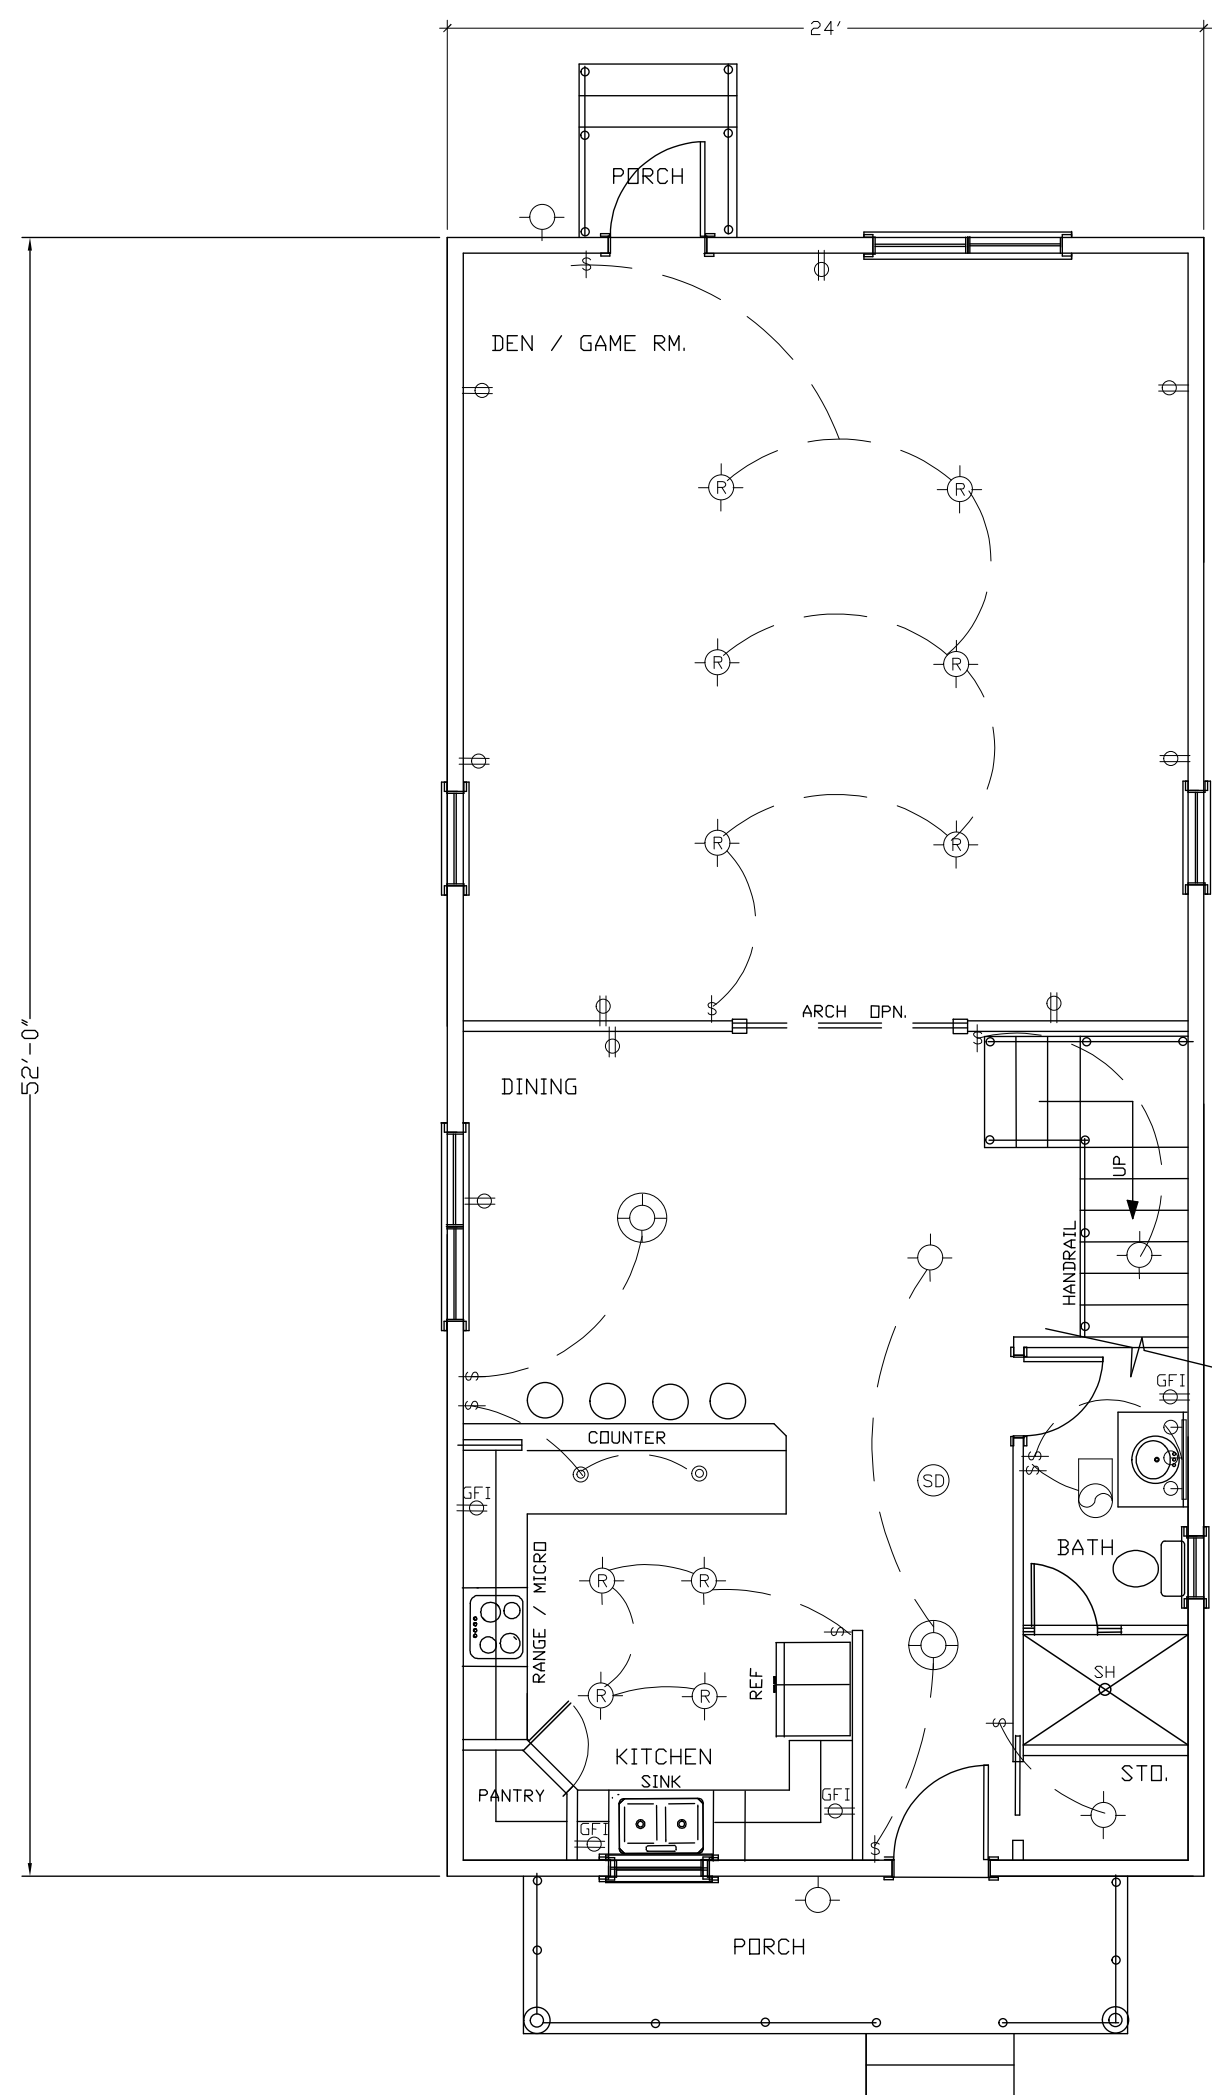

1 ST FLOOR PLAN SCALE 1/4"